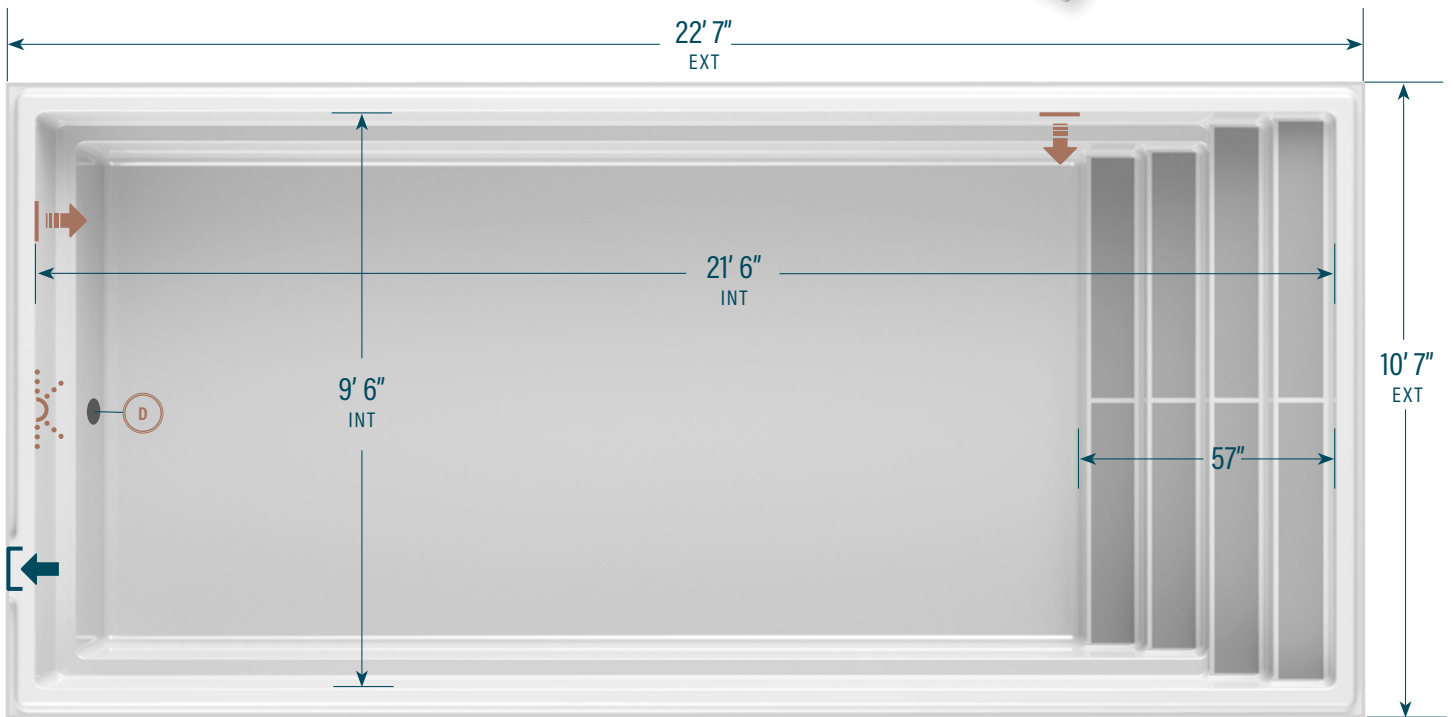

moval

CONTEMPORARY POOLS

11' x 23'

CAPACITY
5,566 US gallons
21,070 litres

SHELL WEIGHT
640 kg | 1,410 lbs

LEGEND

| | | | | | | | | | |
|---------|--|-------------------|--|--------------|--|-----------|--|-----------|--|
| SKIMMER | | SIDE BOTTOM DRAIN | | WATER RETURN | | LED LIGHT | | COLORS | |
| | | | | | | | | WILD WOLF | |
| | | | | | | | | SEA FOAM | |