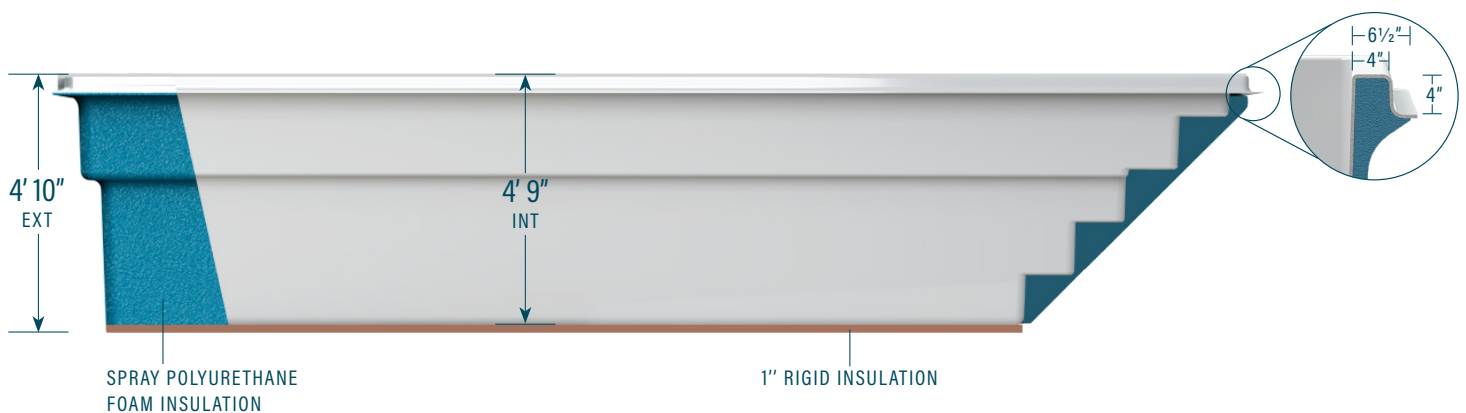

moval

CONTEMPORARY POOLS

11' x 23'

CAPACITY
5,566 US gallons
21,070 litres

SHELL WEIGHT
640 kg | 1,410 lbs

LEGEND

| | | | | | | | | | |
|---------|--|-------------------|--|--------------|--|-----------|--|-----------|--|
| SKIMMER | | SIDE BOTTOM DRAIN | | WATER RETURN | | LED LIGHT | | COLORS | |
| | | | | | | | | WILD WOLF | |
| | | | | | | | | SEA FOAM | |