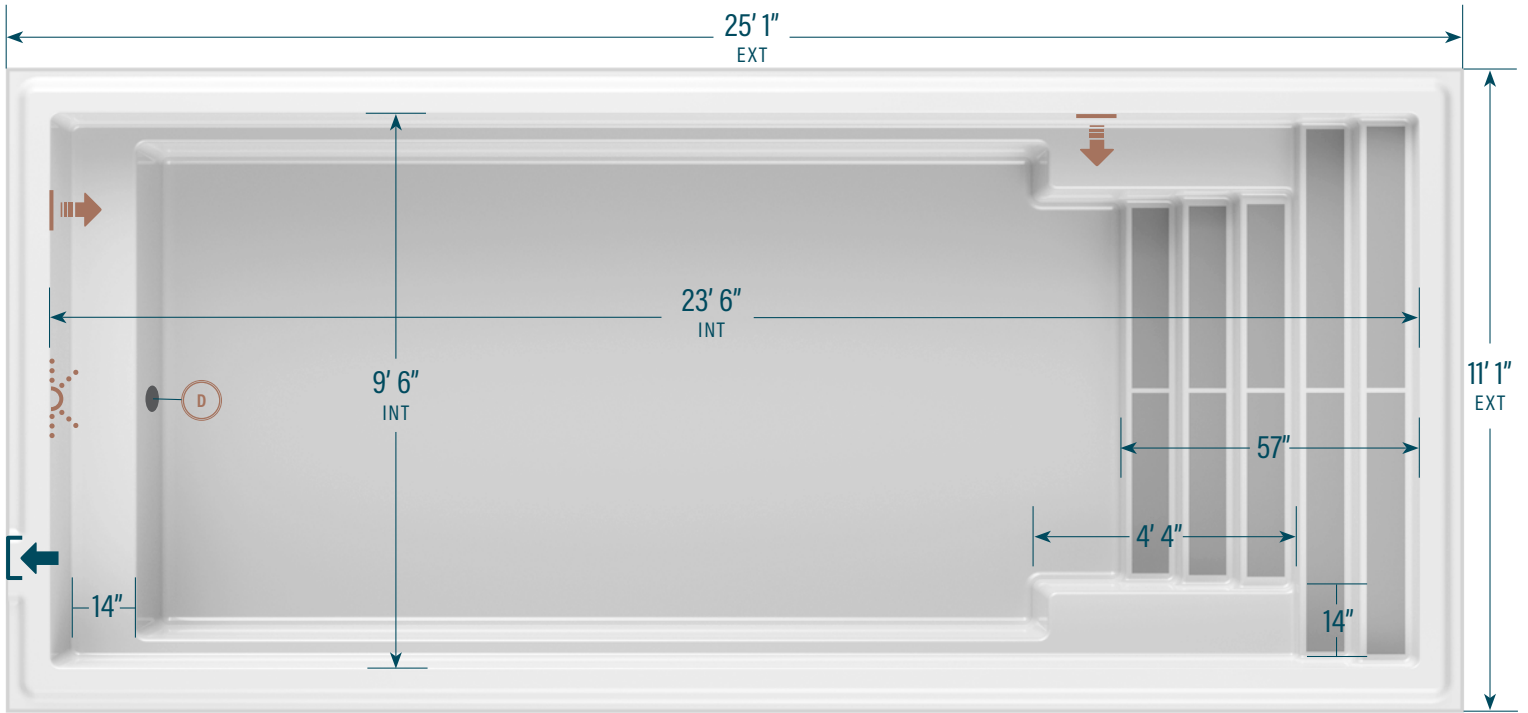

## 11' x 25'

**CAPACITY**  
5,931 US gallons  
22,452 litres

**SHELL WEIGHT**  
726 kg | 1,600 lbs

### LEGEND

SKIMMER		SIDE BOTTOM DRAIN		WATER RETURN		LED LIGHT		COLORS	
								WILD WOLF	
								SEA FOAM	

The information in this document is provided for informational purposes only. Consult an authorized dealer and the Mova Pools installation guide for product specifications and installation instructions before purchasing a pool. An installation that does not conform to the instructions may void your warranty.