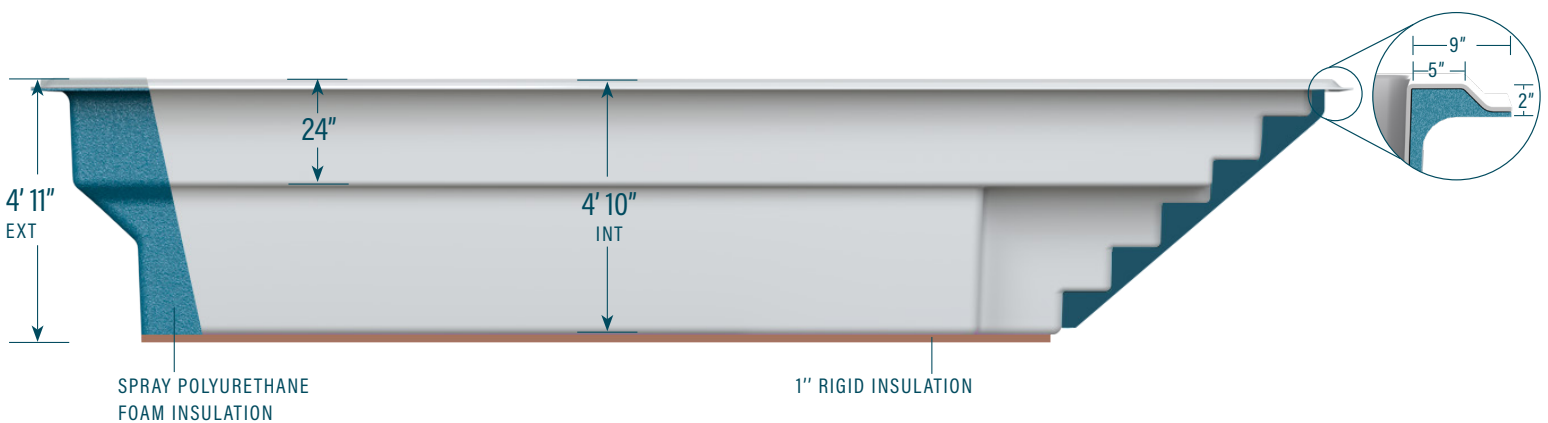

## 11' x 25'

**CAPACITY**  
5,931 US gallons  
22,452 litres

**SHELL WEIGHT**  
726 kg | 1,600 lbs

### LEGEND

SKIMMER		SIDE BOTTOM DRAIN		WATER RETURN		LED LIGHT		COLORS	
								WILD WOLF	
								SEA FOAM	

The information in this document is provided for informational purposes only. Consult an authorized dealer and the Mova Pools installation guide for product specifications and installation instructions before purchasing a pool. An installation that does not conform to the instructions may void your warranty.