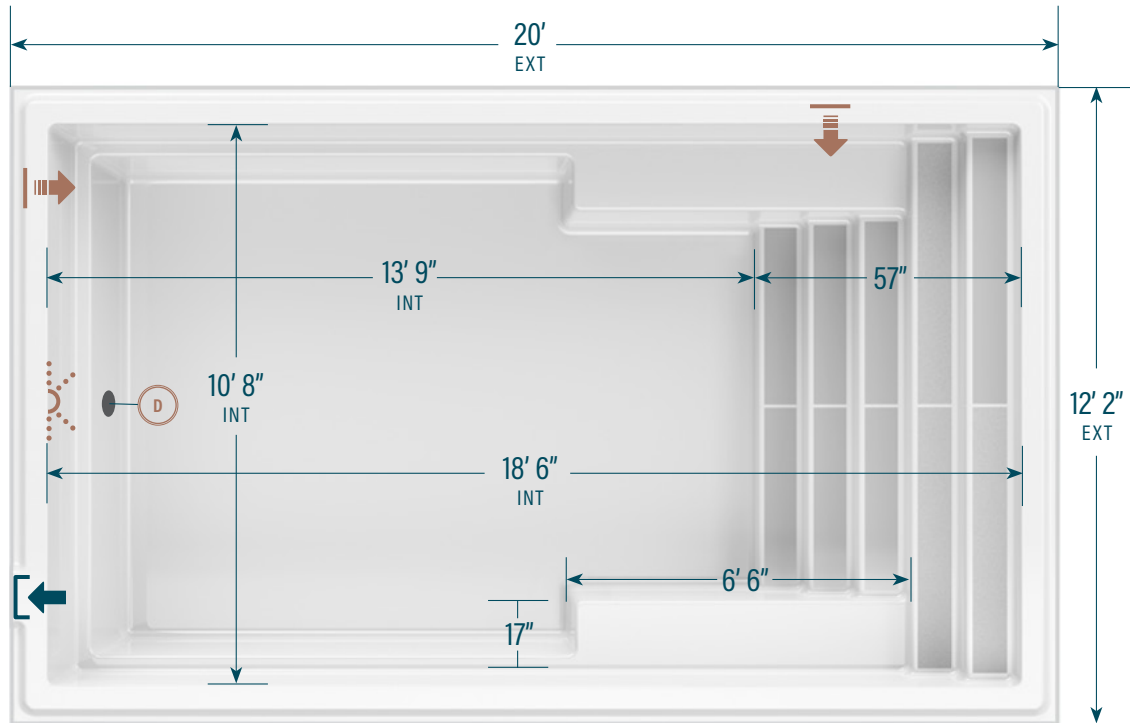

moVa

CONTEMPORARY POOLS

12' x 20'

CAPACITY
5,245 US gallons
19,850 litres

SHELL WEIGHT
615 kg | 1,355 lbs

LEGEND

SKIMMER	→]	SIDE BOTTOM DRAIN	(D)	WATER RETURN	←	LED LIGHT	⋯	COLORS	
								WILD WOLF	■
								SEA FOAM	□