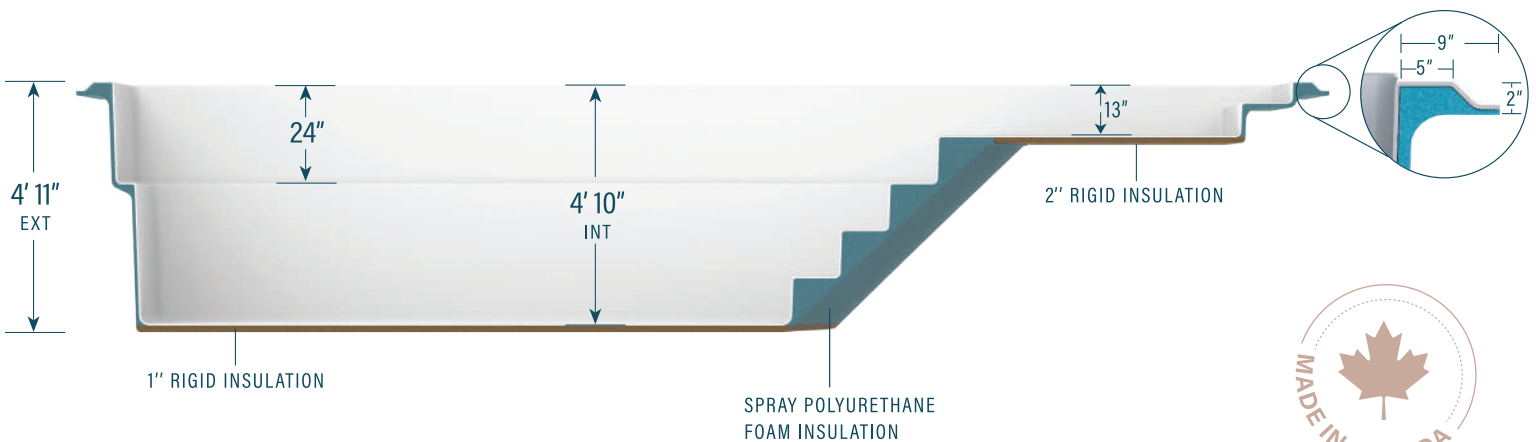

moVa

CONTEMPORARY POOLS

12' x 25' Signature

CAPACITY
5 931 US gallons
22 452 litres

SHELL WEIGHT
726 kg | 1 600 lbs

LEGEND

SKIMMER	SIDE BOTTOM DRAIN	WATER RETURN	LED LIGHT	WISPY GREY	RIVER CLAY	MOONSTONE	PARADISE SAND
				CLOUD WHITE	STONE GREY	MIDNIGHT SKY	DEEP SEA BLUE