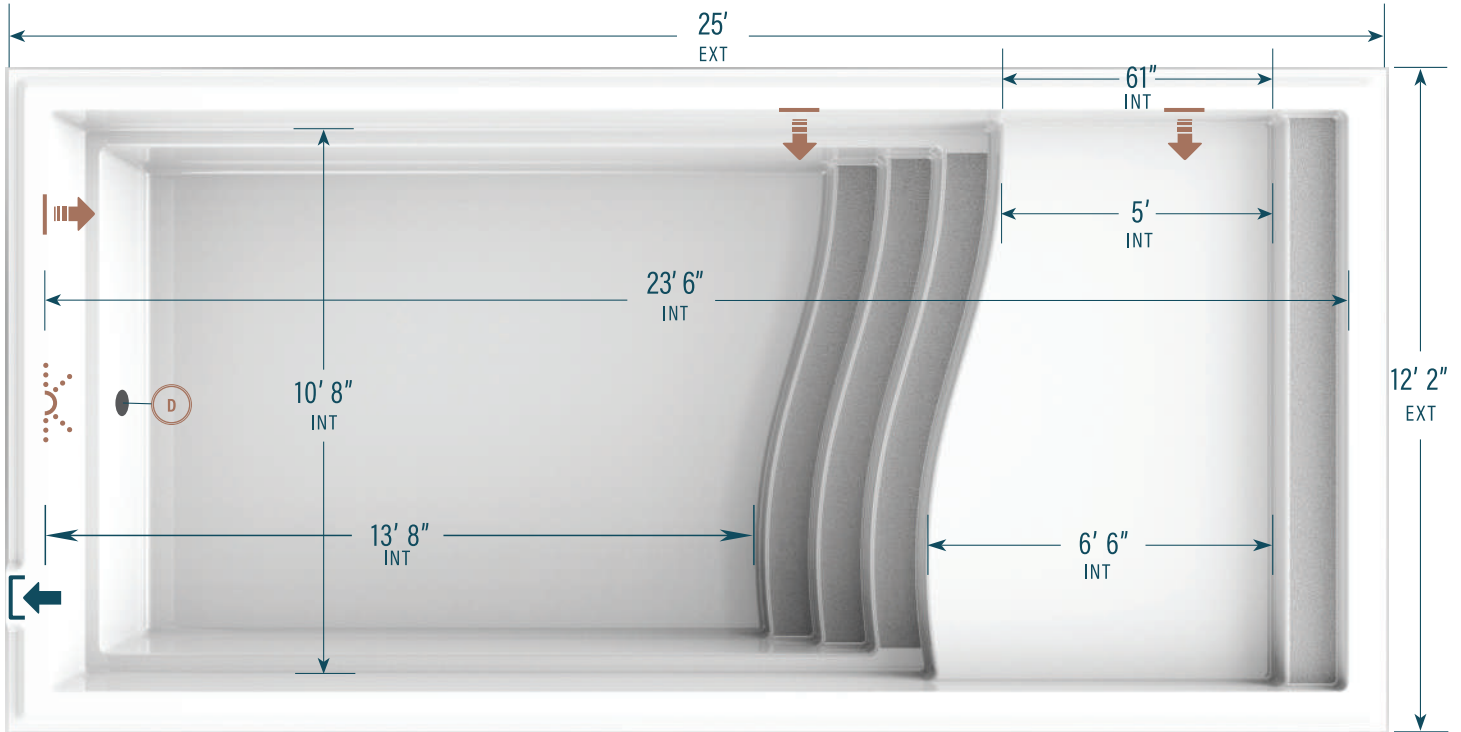

moVa

CONTEMPORARY POOLS

12' x 25' Signature

CAPACITY
5 931 US gallons
22 452 litres

SHELL WEIGHT
726 kg | 1 600 lbs

LEGEND

SKIMMER	SIDE BOTTOM DRAIN	WATER RETURN	LED LIGHT	WISPY GREY	RIVER CLAY	MOONSTONE	PARADISE SAND
				CLOUD WHITE	STONE GREY	MIDNIGHT SKY	DEEP SEA BLUE