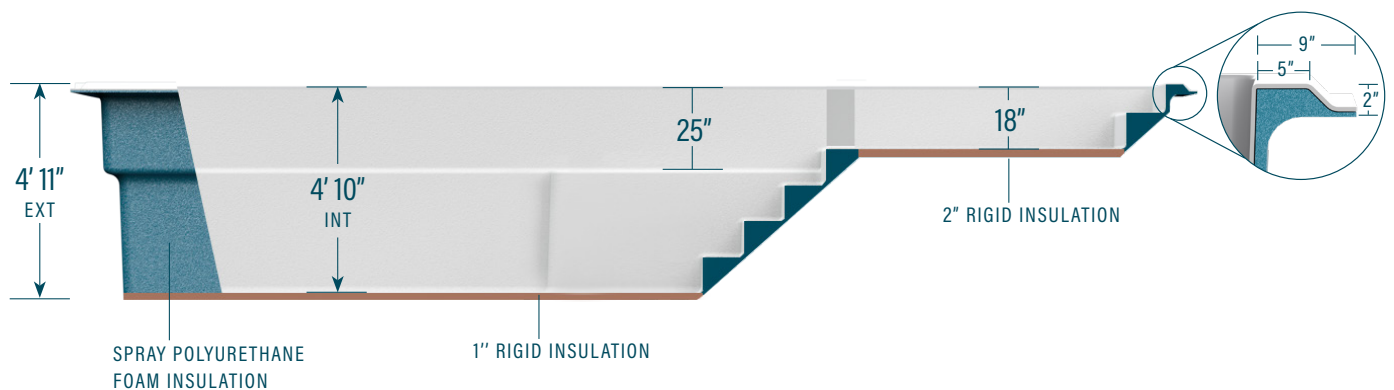

## 12' x 26' with sun ledge

**CAPACITY**  
5,770 gallons US  
21,840 litres

**SHELL WEIGHT**  
869 kg | 1,915 lbs

### LEGEND

SKIMMER		SIDE BOTTOM DRAIN		WATER RETURN		LED LIGHT		COLORS	
								WILD WOLF	
								SEA FOAM	

The information in this document is provided for informational purposes only. Consult an authorized dealer and the Mova Pools installation guide for product specifications and installation instructions before purchasing a pool. An installation that does not conform to the instructions may void your warranty.