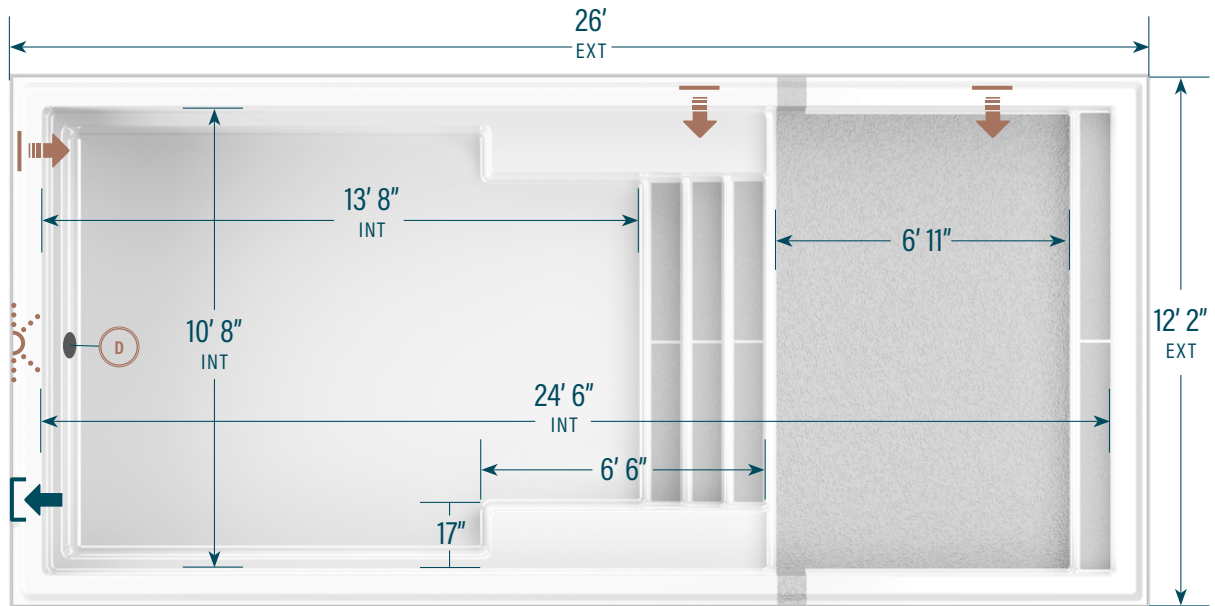

## 12' x 26' with sun ledge

**CAPACITY**  
5,770 gallons US  
21,840 litres

**SHELL WEIGHT**  
869 kg | 1,915 lbs