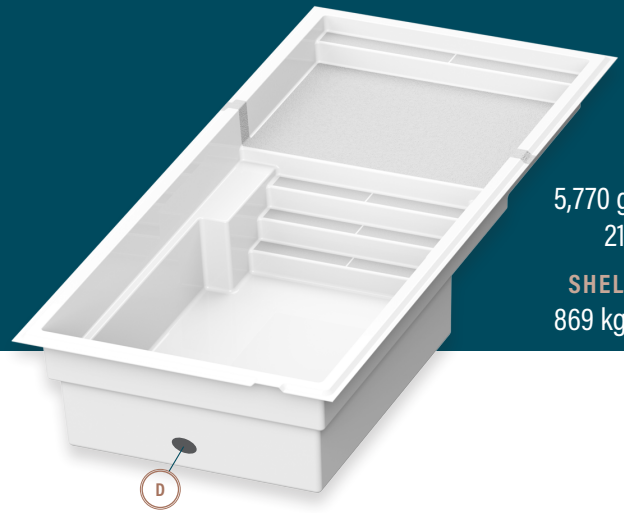

## 12' x 26' with sun ledge

**CAPACITY**  
5,770 gallons US  
21,840 litres

**SHELL WEIGHT**  
869 kg | 1,915 lbs