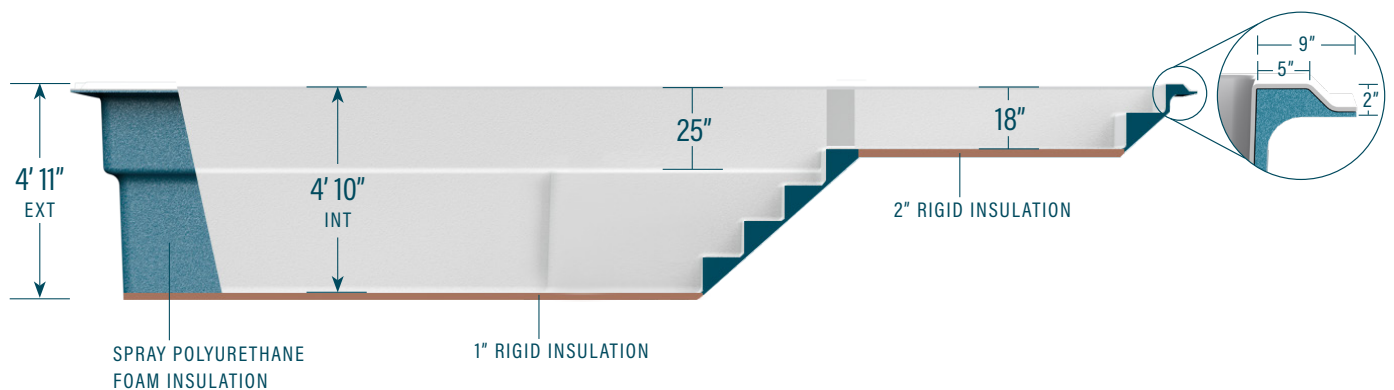

moVa

CONTEMPORARY POOLS

12' x 26' with sun ledge

CAPACITY
5,770 gallons US

SHELL WEIGHT
1,915 lbs

LEGEND

Positioning of these elements is standard. Modifications can be requested. Ask your retailer.

STANDARD COLORS*

*Other colors available. Additional delays may apply. Ask your retailer.

Mova Pools are supplied with VGBA Compliant Fixtures – The plumbing system must be designed to comply with ANSI/APSP-7 STANDARD FOR SUCTION ENTRAPMENT AVOIDANCE IN POOLS AND SPAS (latest revision). The information in this document is provided for informational purposes only. Consult an authorized dealer and the Mova Pools installation guide for product specifications and installation instructions before purchasing a pool. An installation that does not conform to the instructions may void your warranty.