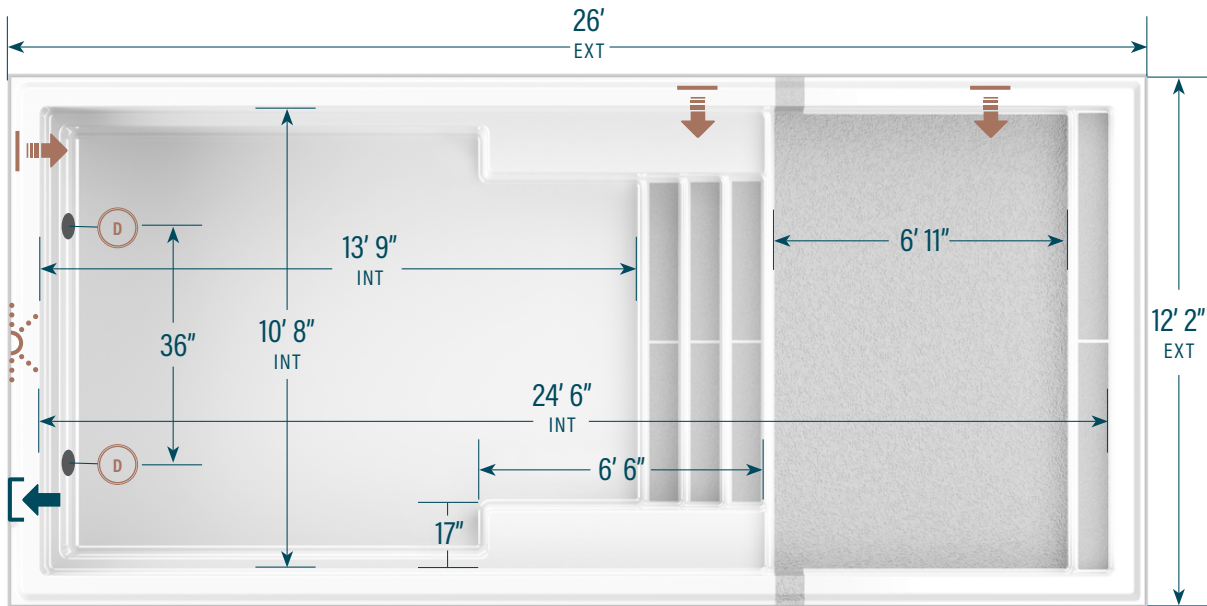

moVa

CONTEMPORARY POOLS

12' x 26' with sun ledge

CAPACITY
5,770 gallons US

SHELL WEIGHT
1,915 lbs

LEGEND

Positioning of these elements is standard. Modifications can be requested. Ask your retailer.

STANDARD COLORS*