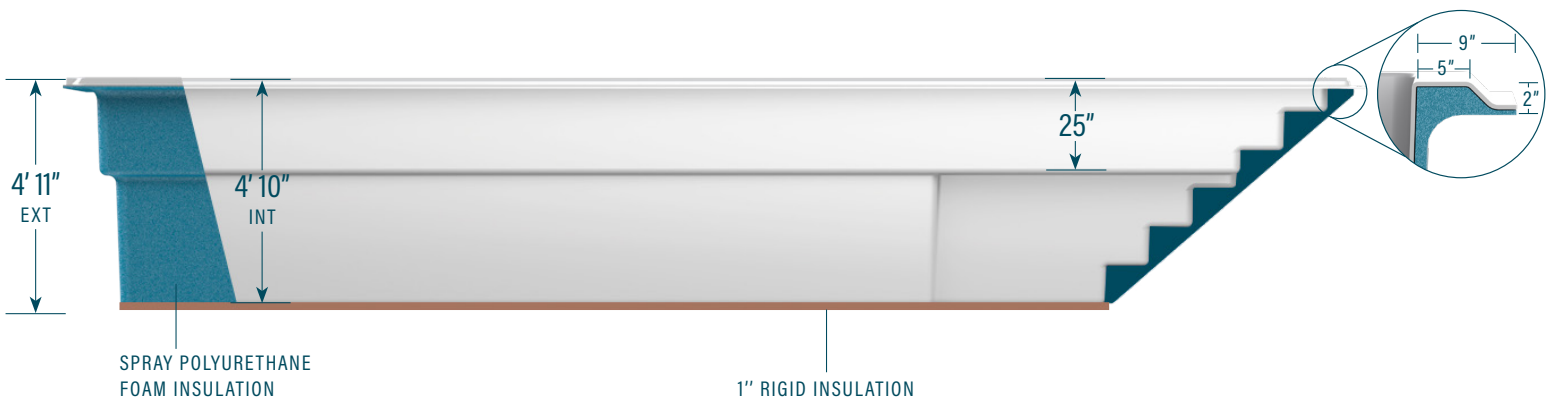

## 12' x 28'

**CAPACITY**  
7,718 US gallons  
35,087 litres

**SHELL WEIGHT**  
862 kg | 1,900 lbs

### LEGEND

SKIMMER		SIDE BOTTOM DRAIN		WATER RETURN		LED LIGHT		COLORS	
								WILD WOLF	
								SEA FOAM	

The information in this document is provided for informational purposes only. Consult an authorized dealer and the Mova Pools installation guide for product specifications and installation instructions before purchasing a pool. An installation that does not conform to the instructions may void your warranty.