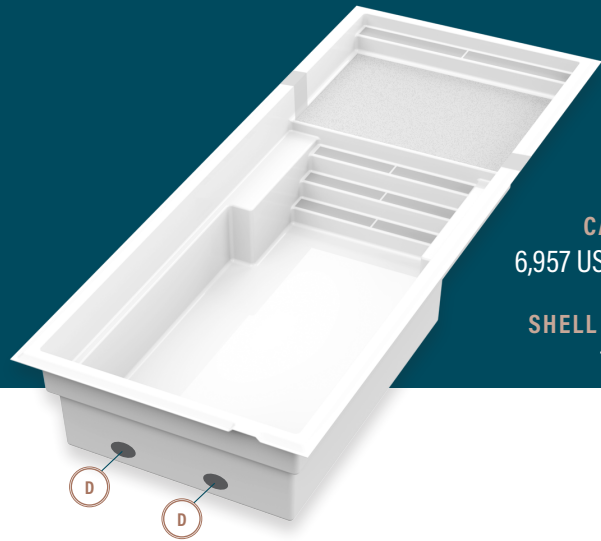

moVa

CONTEMPORARY POOLS

12' x 30' with sun ledge

CAPACITY
6,957 US gallons

SHELL WEIGHT
1,820 lbs

LEGEND

Positioning of these elements is standard. Modifications can be requested. Ask your retailer.

STANDARD COLORS*