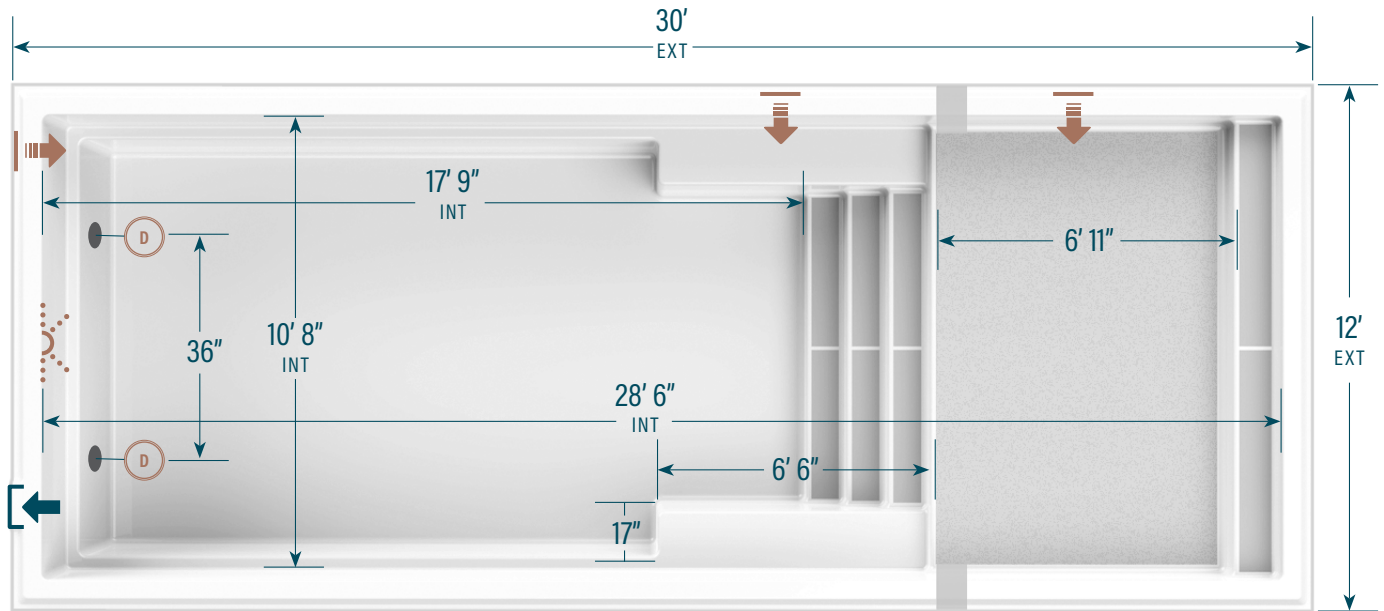

moVa

CONTEMPORARY POOLS

12' x 30' with sun ledge

CAPACITY
6,957 US gallons

SHELL WEIGHT
1,820 lbs

LEGEND

Positioning of these elements is standard. Modifications can be requested. Ask your retailer.

STANDARD COLORS*