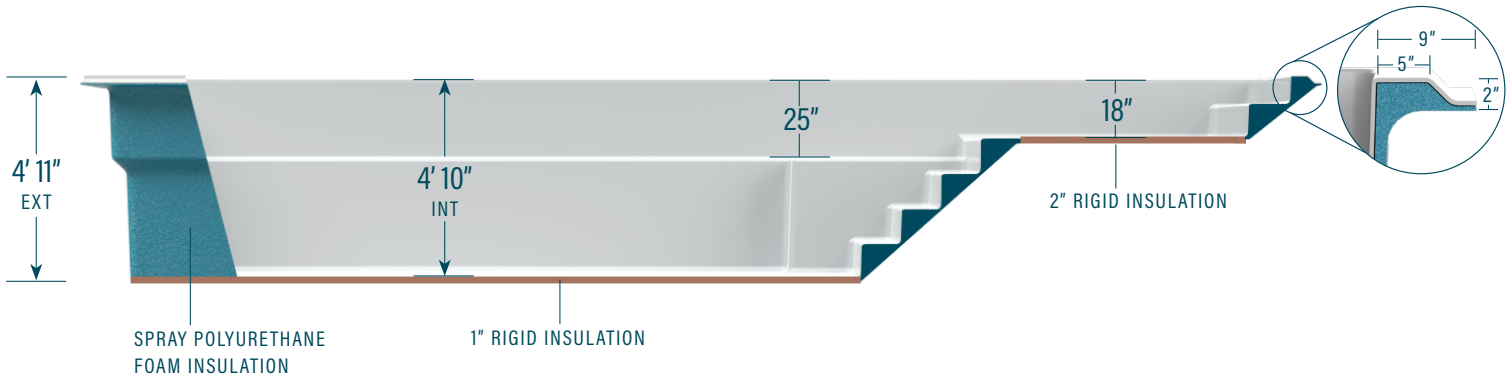

moVa

CONTEMPORARY POOLS

12' x 30' with sun ledge

CAPACITY
6,957 US gallons

SHELL WEIGHT
1,820 lbs

LEGEND

Positioning of these elements is standard. Modifications can be requested. Ask your retailer.

STANDARD COLORS*

*Other colors available. Additional delays may apply. Ask your retailer.

Mova Pools are supplied with VGBA Compliant Fixtures – The plumbing system must be designed to comply with ANSI/APSP-7 STANDARD FOR SUCTION ENTRAPMENT AVOIDANCE IN POOLS AND SPAS (latest revision). The information in this document is provided for informational purposes only. Consult an authorized dealer and the Mova Pools installation guide for product specifications and installation instructions before purchasing a pool. An installation that does not conform to the instructions may void your warranty.