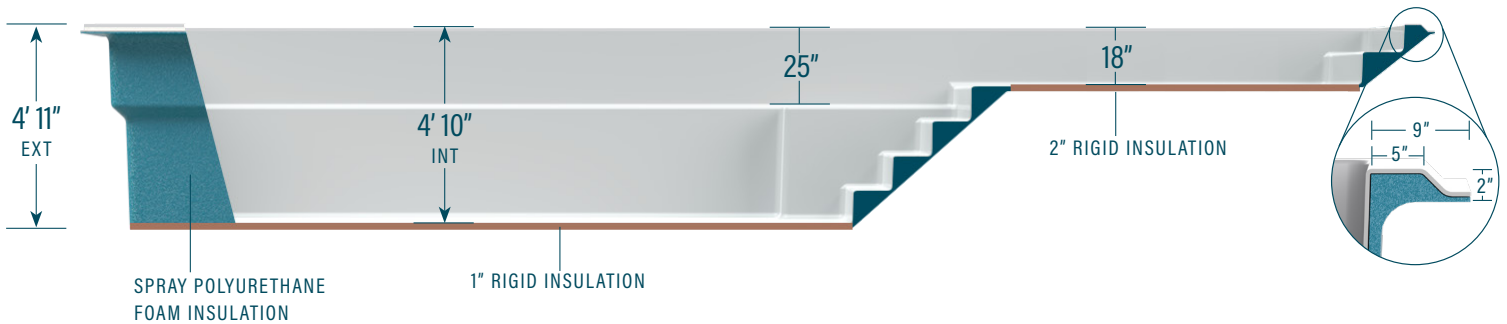

moVa

CONTEMPORARY POOLS

12' x 33' with sun ledge

CAPACITY
8,702 US gallons

SHELL WEIGHT
1,930 lbs

LEGEND

Positioning of these elements is standard. Modifications can be requested. Ask your retailer.

STANDARD COLORS*

*Other colors available. Additional delays may apply. Ask your retailer.

Mova Pools are supplied with VGBA Compliant Fixtures – The plumbing system must be designed to comply with ANSI/APSP-7 STANDARD FOR SUCTION ENTRAPMENT AVOIDANCE IN POOLS AND SPAS (latest revision). The information in this document is provided for informational purposes only. Consult an authorized dealer and the Mova Pools installation guide for product specifications and installation instructions before purchasing a pool. An installation that does not conform to the instructions may void your warranty.