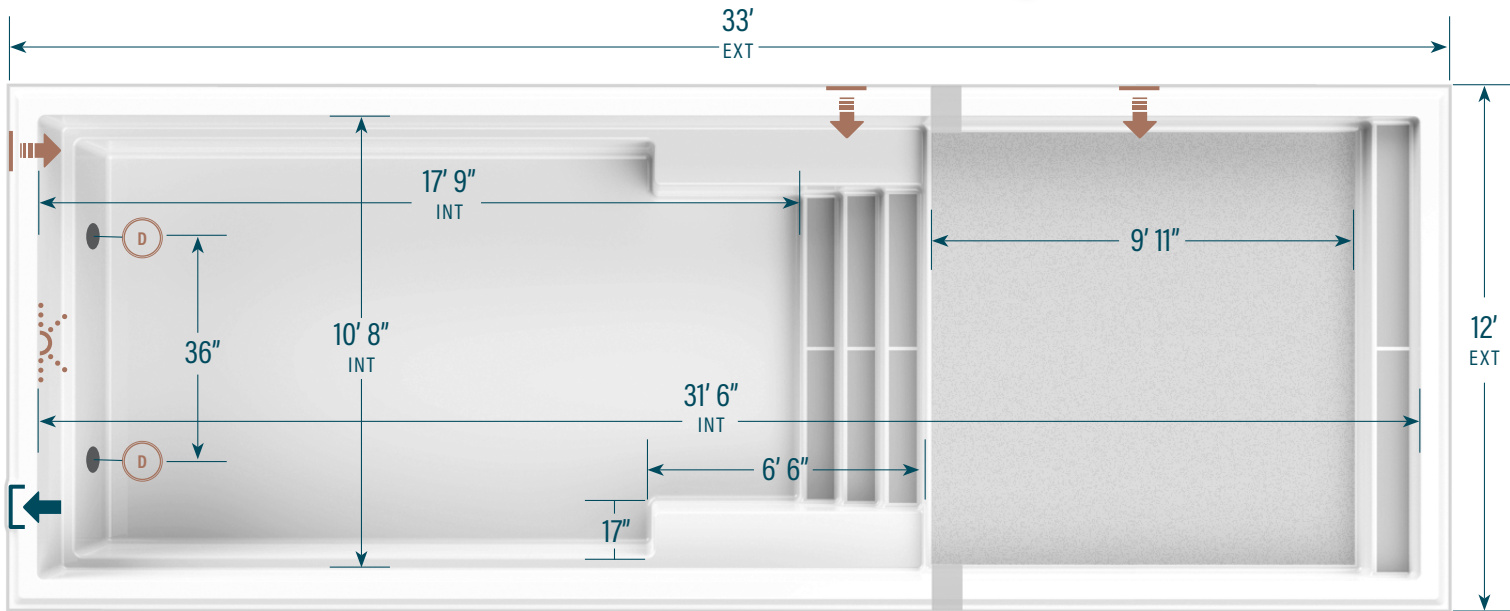

moVa

CONTEMPORARY POOLS

12' x 33' with sun ledge

CAPACITY
8,702 US gallons

SHELL WEIGHT
1,930 lbs

LEGEND

Positioning of these elements is standard. Modifications can be requested. Ask your retailer.

STANDARD COLORS*