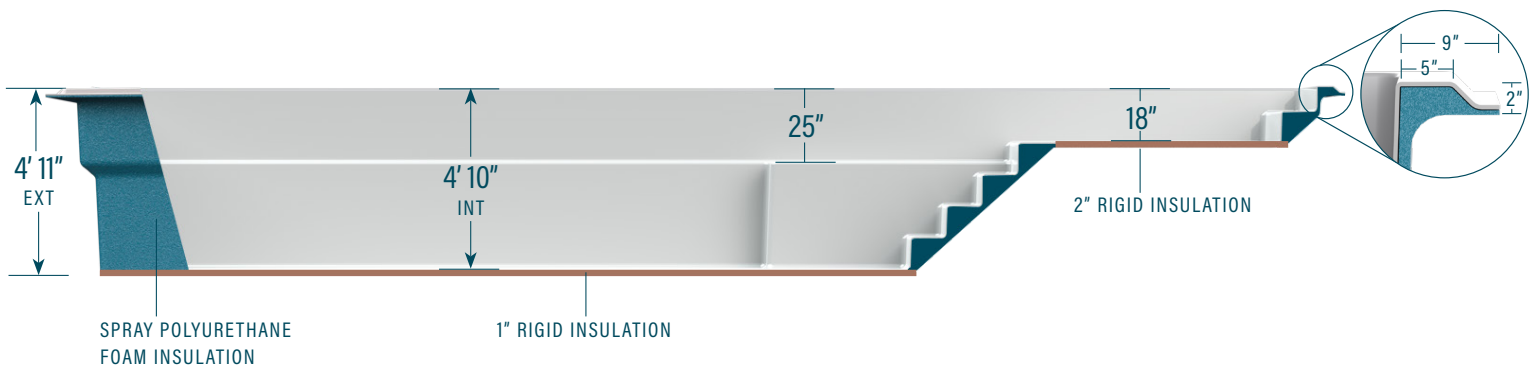

## 12' x 34' with sun ledge

**CAPACITY**  
8,402 US gallons  
31,803 litres

**SHELL WEIGHT**  
937 kg | 2,065 lbs

### LEGEND

SKIMMER	➔ ]	SIDE BOTTOM DRAIN	(D)	WATER RETURN	⏪	LED LIGHT	⋯	COLORS	
								WILD WOLF	■
								SEA FOAM	□

The information in this document is provided for informational purposes only. Consult an authorized dealer and the Mova Pools installation guide for product specifications and installation instructions before purchasing a pool. An installation that does not conform to the instructions may void your warranty.