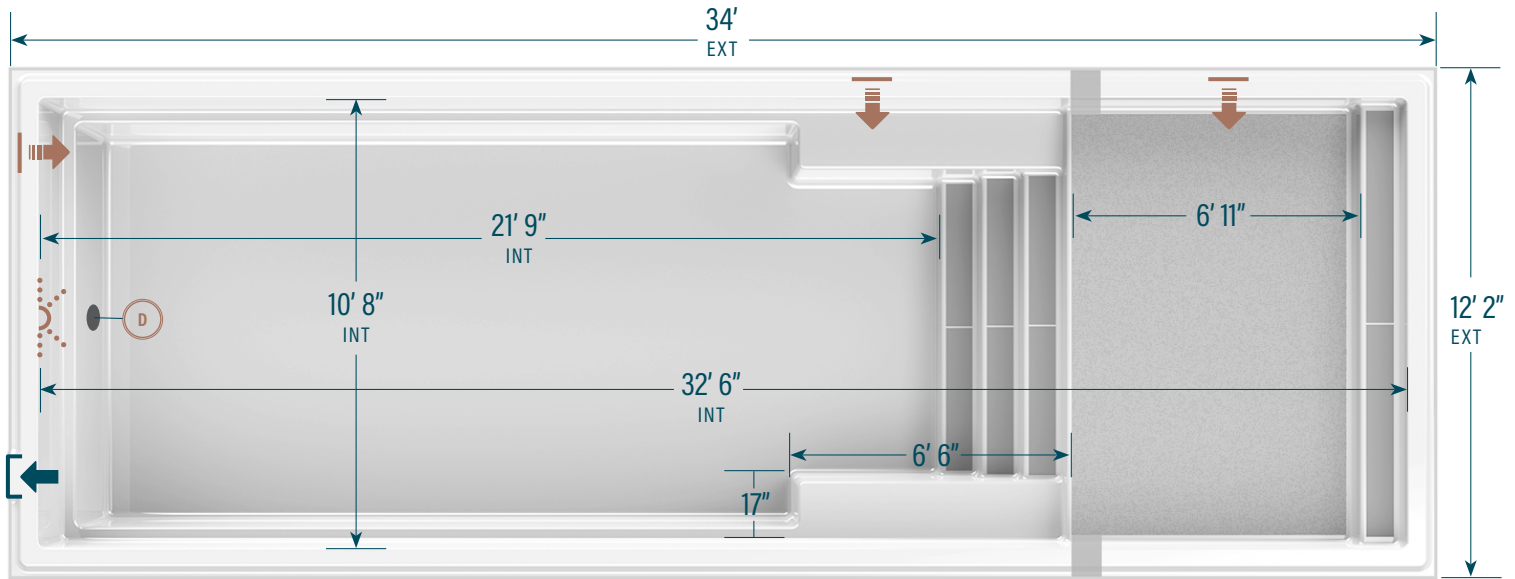

## 12' x 34' with sun ledge

**CAPACITY**  
8,402 US gallons  
31,803 litres

**SHELL WEIGHT**  
937 kg | 2,065 lbs

### LEGEND

SKIMMER	➔ ]	SIDE BOTTOM DRAIN	(D)	WATER RETURN	⏪	LED LIGHT	⋯	COLORS	
								WILD WOLF	■
								SEA FOAM	□

The information in this document is provided for informational purposes only. Consult an authorized dealer and the Mova Pools installation guide for product specifications and installation instructions before purchasing a pool. An installation that does not conform to the instructions may void your warranty.