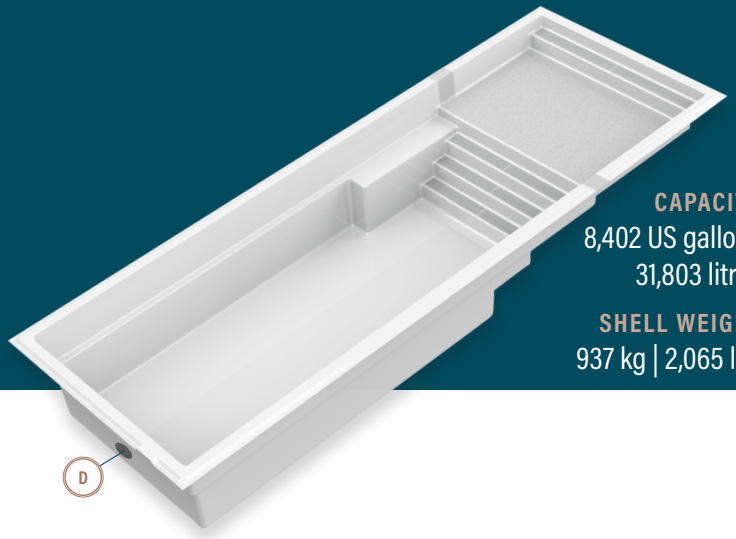

## 12' x 34' with sun ledge

**CAPACITY**  
8,402 US gallons  
31,803 litres

**SHELL WEIGHT**  
937 kg | 2,065 lbs

### LEGEND

SKIMMER	➔ ]	SIDE BOTTOM DRAIN	(D)	WATER RETURN	⏪	LED LIGHT	⋯	COLORS	
								WILD WOLF	■
								SEA FOAM	□

The information in this document is provided for informational purposes only. Consult an authorized dealer and the Mova Pools installation guide for product specifications and installation instructions before purchasing a pool. An installation that does not conform to the instructions may void your warranty.