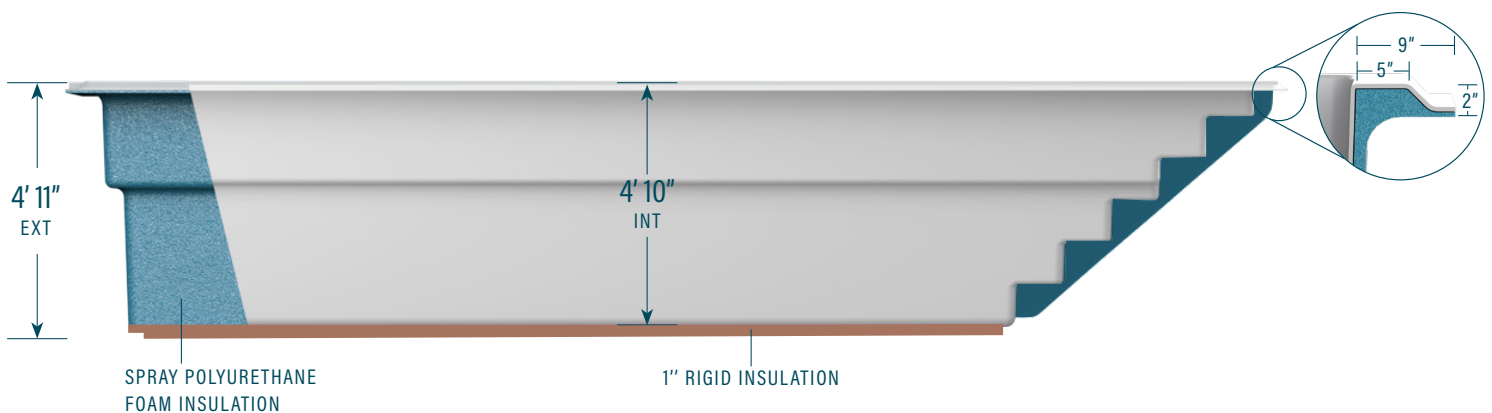

moVa

CONTEMPORARY POOLS

9' x 24'

CAPACITY
4,930 US gallons
18,662 litres

SHELL WEIGHT
613 kg | 1,351 lbs

LEGEND

SKIMMER		SIDE BOTTOM DRAIN		WATER RETURN		LED LIGHT		COLORS	
								WILD WOLF	
								SEA FOAM	