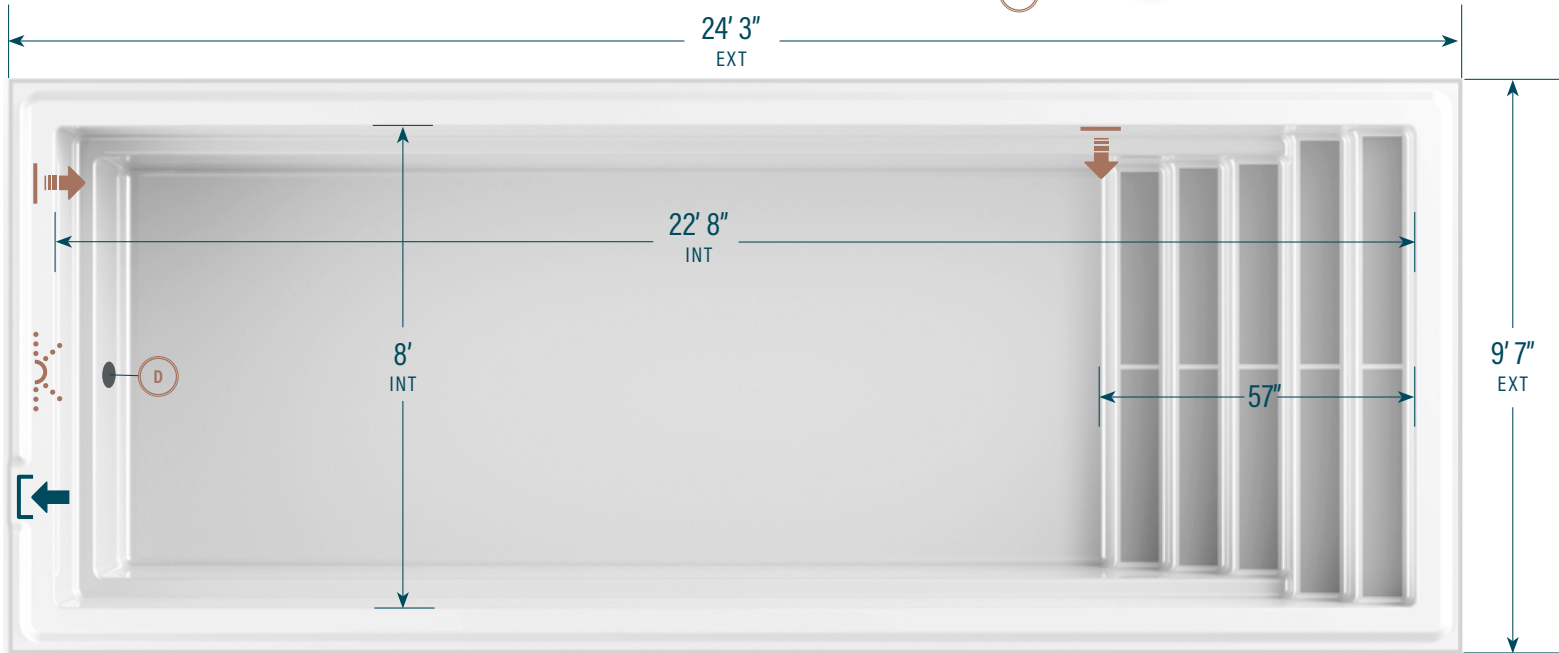

moVa

CONTEMPORARY POOLS

9' x 24'

CAPACITY
4,930 US gallons
18,662 litres

SHELL WEIGHT
613 kg | 1,351 lbs

LEGEND

SKIMMER		SIDE BOTTOM DRAIN		WATER RETURN		LED LIGHT		COLORS	
								WILD WOLF	
								SEA FOAM	