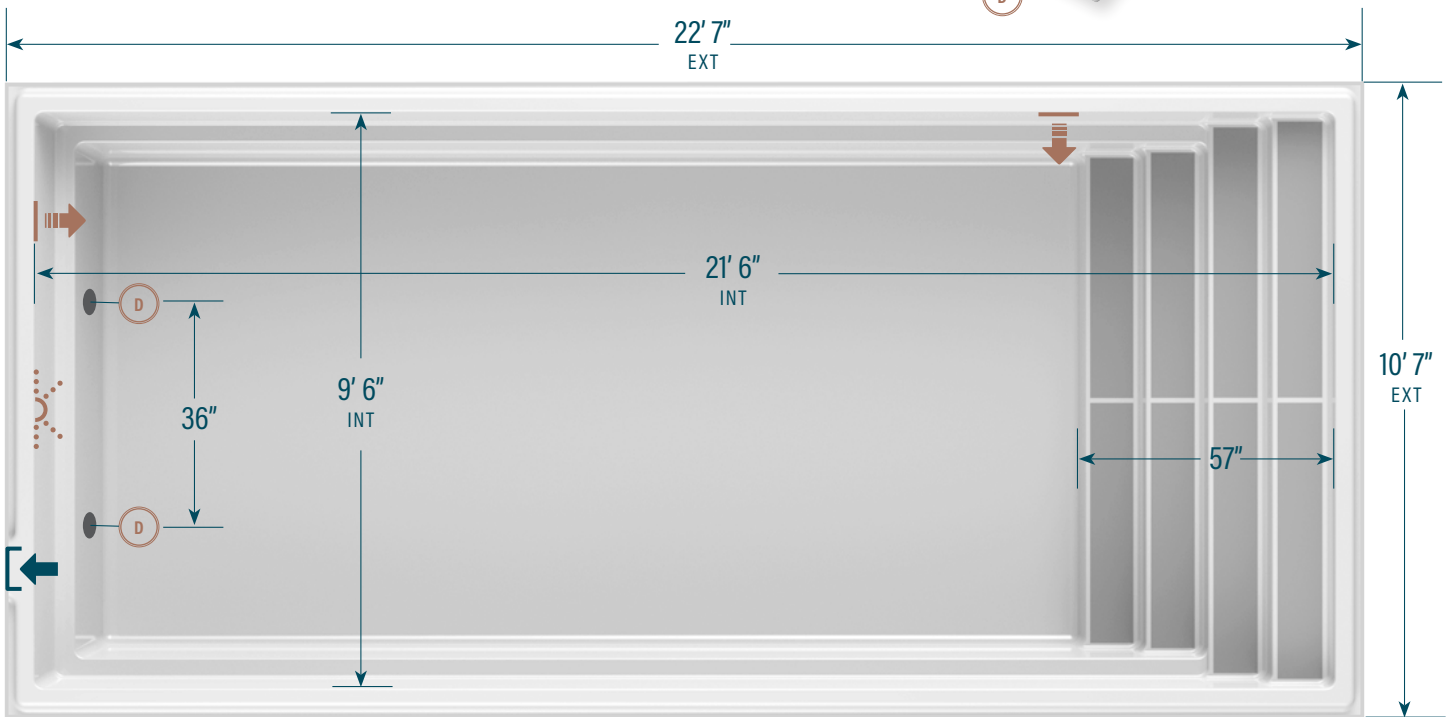

moVa

CONTEMPORARY POOLS

11' x 23'

CAPACITY
5,566 US gallons

SHELL WEIGHT
1,410 lbs

LEGEND

Positioning of these elements is standard. Modifications can be requested. Ask your retailer.

STANDARD COLORS*