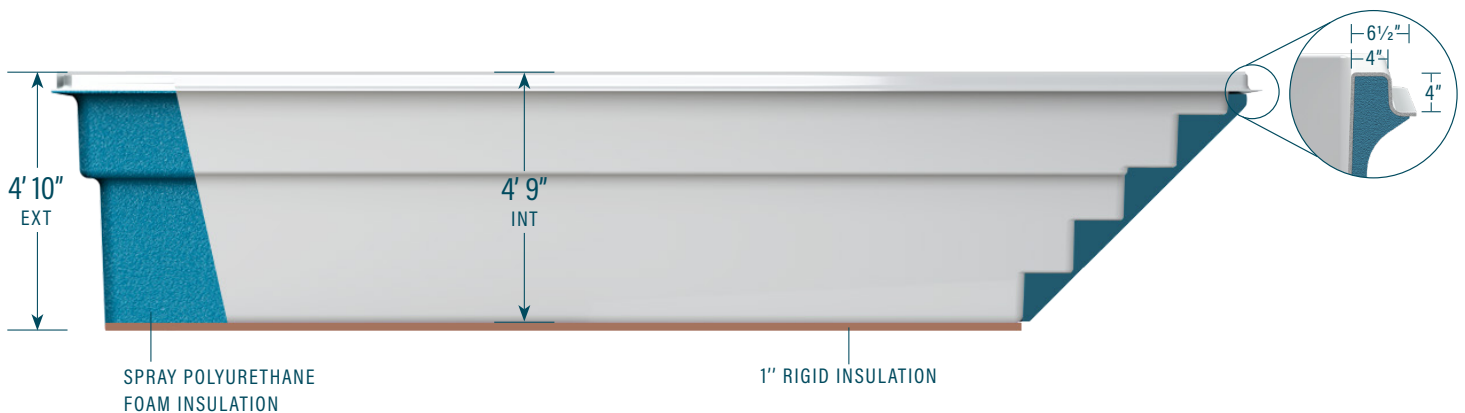

moVa

CONTEMPORARY POOLS

11' x 23'

CAPACITY
5,566 US gallons

SHELL WEIGHT
1,410 lbs

LEGEND

Positioning of these elements is standard. Modifications can be requested. Ask your retailer.

STANDARD COLORS*

*Other colors available. Additional delays may apply. Ask your retailer.

Mova Pools are supplied with VGBA Compliant Fixtures – The plumbing system must be designed to comply with ANSI/APSP-7 STANDARD FOR SUCTION ENTRAPMENT AVOIDANCE IN POOLS AND SPAS (latest revision). The information in this document is provided for informational purposes only. Consult an authorized dealer and the Mova Pools installation guide for product specifications and installation instructions before purchasing a pool. An installation that does not conform to the instructions may void your warranty.