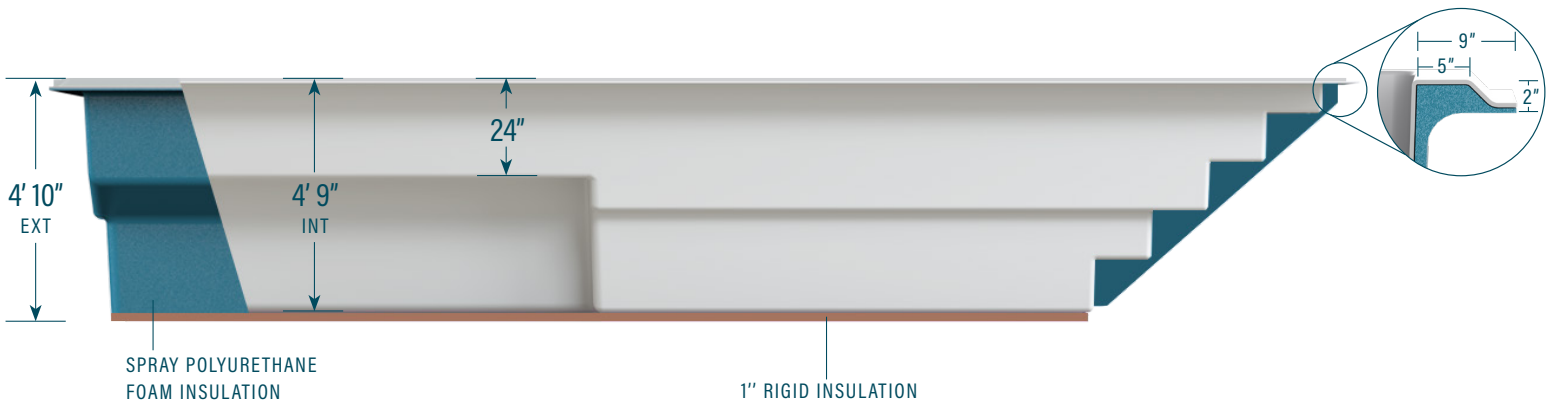

moVa

CONTEMPORARY POOLS

13' x 27'

CAPACITY
7,600 US gallons

SHELL WEIGHT
1,850 lbs

LEGEND

Positioning of these elements is standard. Modifications can be requested. Ask your retailer.

STANDARD COLORS*

*Other colors available. Additional delays may apply. Ask your retailer.

Mova Pools are supplied with VGBA Compliant Fixtures – The plumbing system must be designed to comply with ANSI/APSP-7 STANDARD FOR SUCTION ENTRAPMENT AVOIDANCE IN POOLS AND SPAS (latest revision). The information in this document is provided for informational purposes only. Consult an authorized dealer and the Mova Pools installation guide for product specifications and installation instructions before purchasing a pool. An installation that does not conform to the instructions may void your warranty.