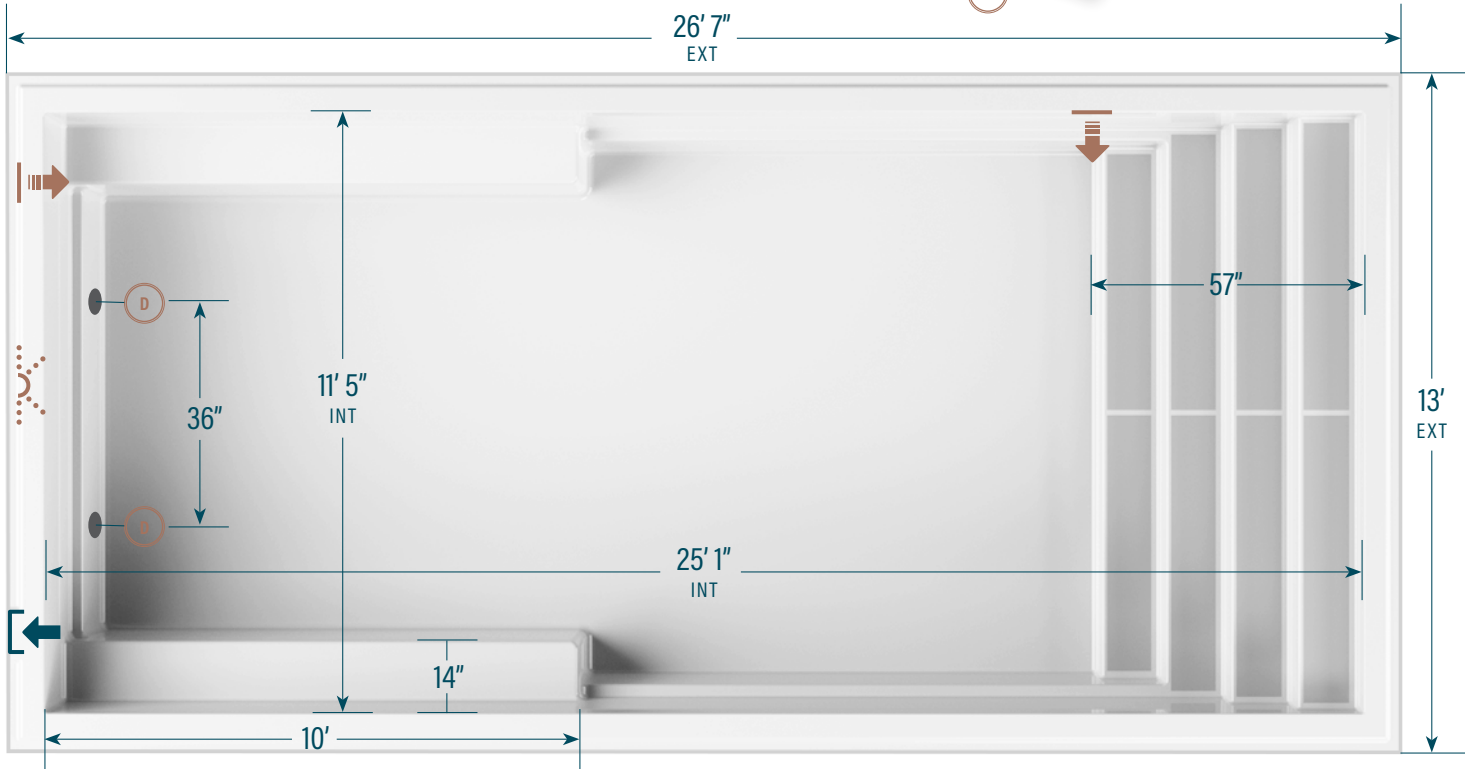

moVa

CONTEMPORARY POOLS

13' x 27'

CAPACITY
7,600 US gallons

SHELL WEIGHT
1,850 lbs

LEGEND

Positioning of these elements is standard. Modifications can be requested. Ask your retailer.

STANDARD COLORS*

*Other colors available. Additional delays may apply. Ask your retailer.

Mova Pools are supplied with VGBA Compliant Fixtures – The plumbing system must be designed to comply with ANSI/APSP-7 STANDARD FOR SUCTION ENTRAPMENT AVOIDANCE IN POOLS AND SPAS (latest revision). The information in this document is provided for informational purposes only. Consult an authorized dealer and the Mova Pools installation guide for product specifications and installation instructions before purchasing a pool. An installation that does not conform to the instructions may void your warranty.