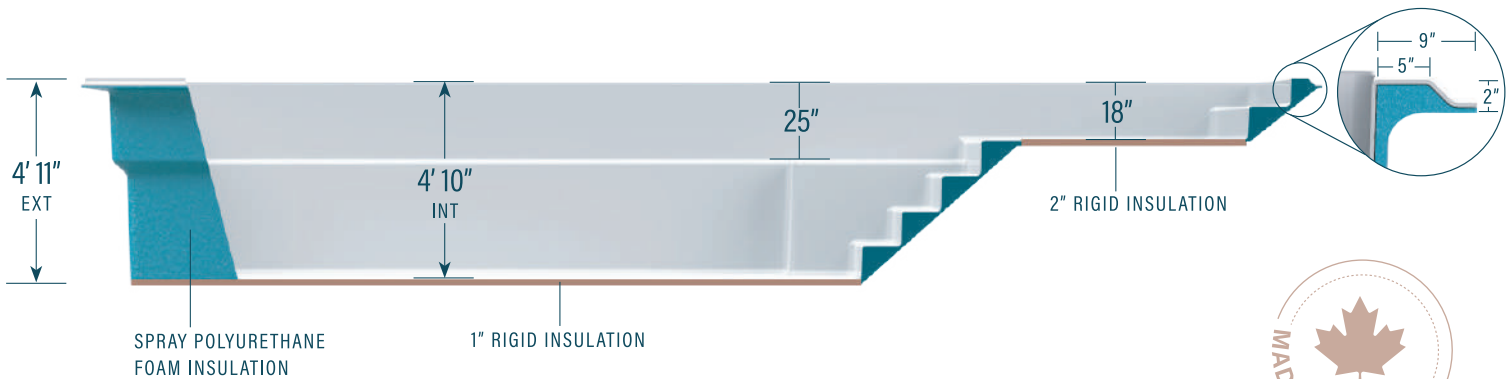

## 12' x 30' with sun ledge

**CAPACITY**  
6,957 US gallons  
26,336 litres

**SHELL WEIGHT**  
826 kg | 1,820 lbs

### LEGEND

SKIMMER	→ ]	SIDE BOTTOM DRAIN	(D)	WATER RETURN	← ]	LED LIGHT	⋯	WISPY GREY	RIVER CLAY	MOONSTONE	PARADISE SAND
								CLOUD WHITE	STONE GREY	MIDNIGHT SKY	DEEP SEA BLUE

The information in this document is provided for informational purposes only. Consult an authorized dealer and the Mova Pools installation guide for product specifications and installation instructions before purchasing a pool. An installation that does not conform to the instructions may void your warranty.