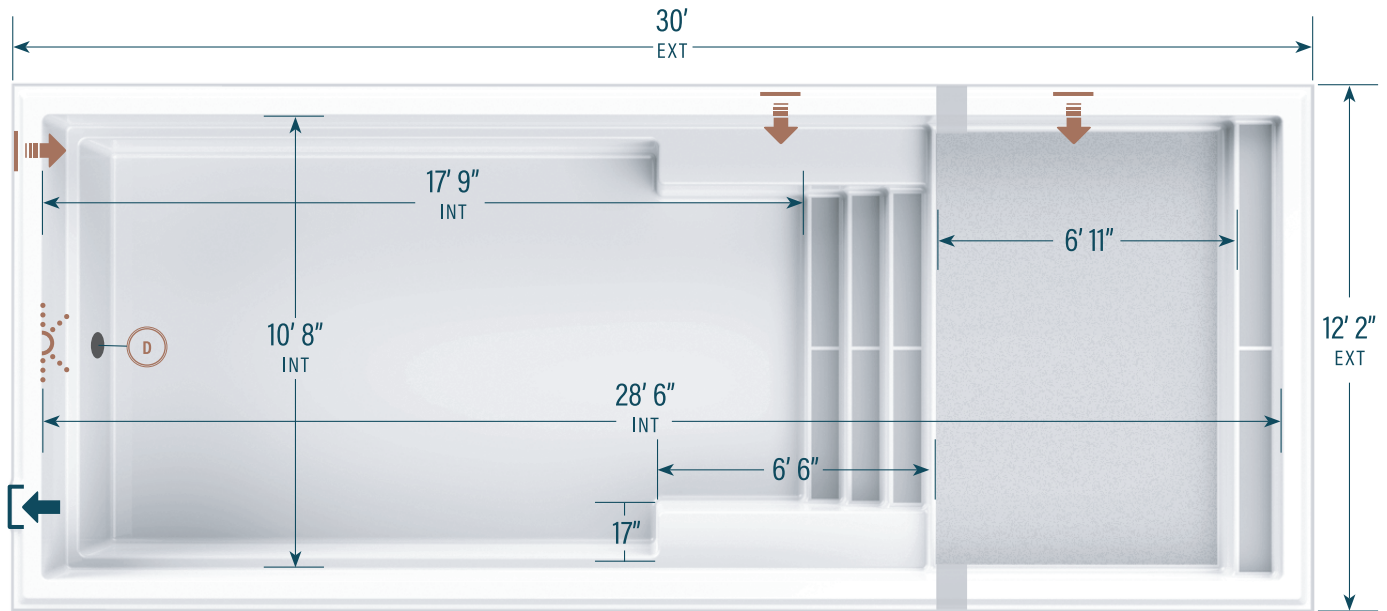

## 12' x 30' with sun ledge

**CAPACITY**  
6,957 US gallons  
26,336 litres

**SHELL WEIGHT**  
826 kg | 1,820 lbs

### LEGEND

SKIMMER	→ ]	SIDE BOTTOM DRAIN	(D)	WATER RETURN	← ]	LED LIGHT	⋯	WISPY GREY	RIVER CLAY	MOONSTONE	PARADISE SAND
								CLOUD WHITE	STONE GREY	MIDNIGHT SKY	DEEP SEA BLUE

The information in this document is provided for informational purposes only. Consult an authorized dealer and the Mova Pools installation guide for product specifications and installation instructions before purchasing a pool. An installation that does not conform to the instructions may void your warranty.