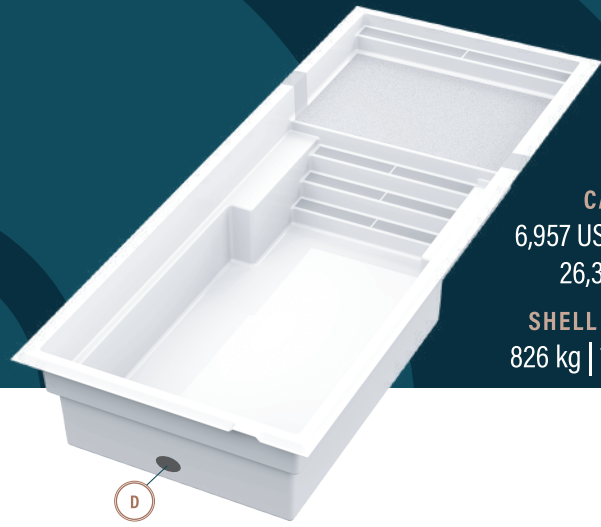

## 12' x 30' with sun ledge

**CAPACITY**  
6,957 US gallons  
26,336 litres

**SHELL WEIGHT**  
826 kg | 1,820 lbs