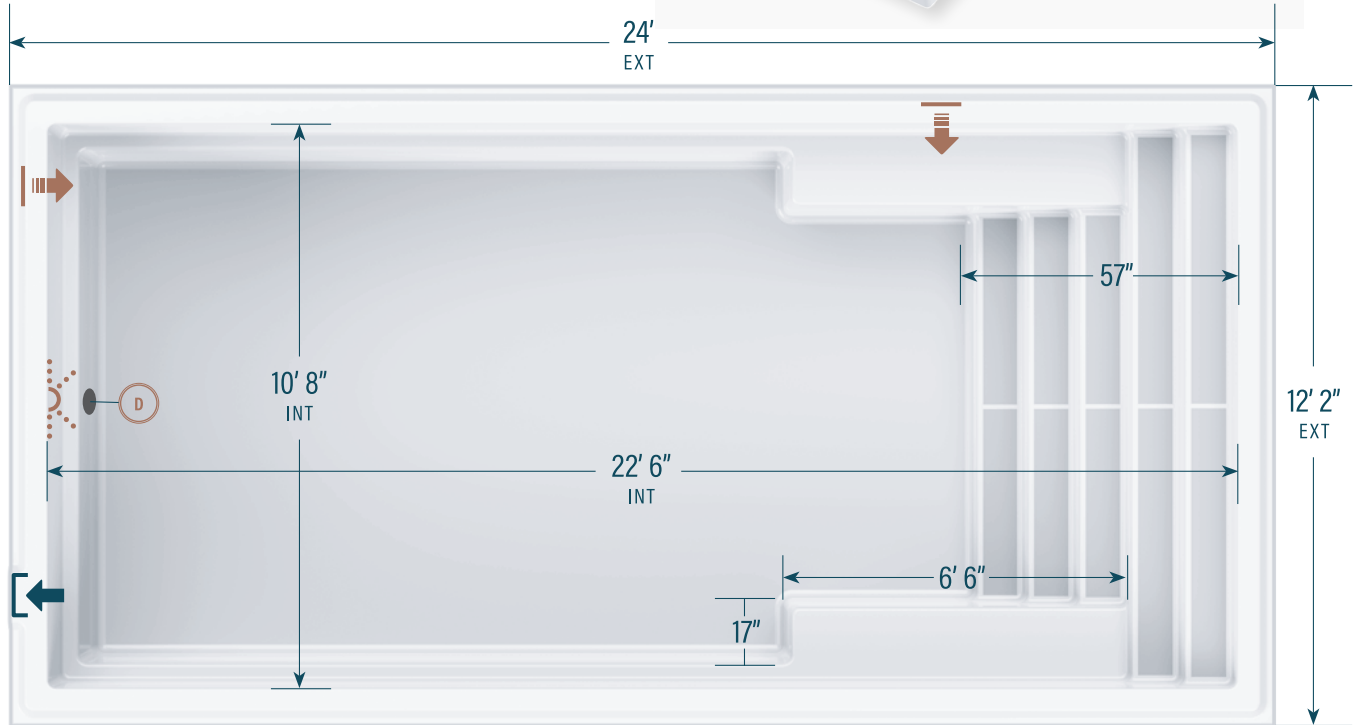

moval

CONTEMPORARY POOLS

12' x 24'

CAPACITY
6,700 US gallons
25,362 litres

SHELL WEIGHT
760 kg | 1,675 lbs

LEGEND

SKIMMER	SIDE BOTTOM DRAIN	WATER RETURN	LED LIGHT	WISPY GREY	RIVER CLAY	MOONSTONE	PARADISE SAND
				CLOUD WHITE	STONE GREY	MIDNIGHT SKY	DEEP SEA BLUE