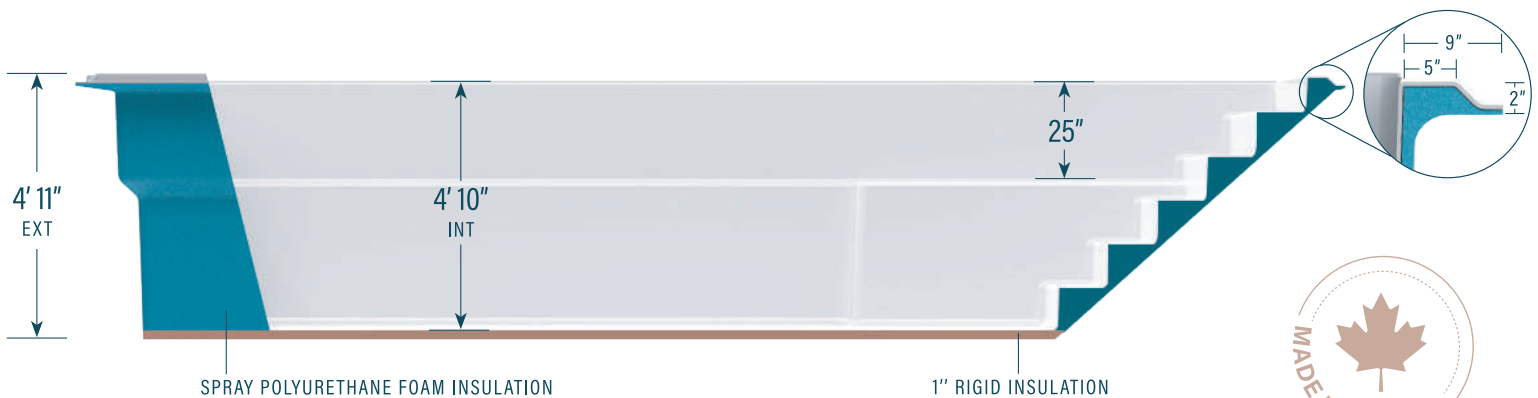

moval

CONTEMPORARY POOLS

12' x 24'

CAPACITY
6,700 US gallons
25,362 litres

SHELL WEIGHT
760 kg | 1,675 lbs

LEGEND

SKIMMER	SIDE BOTTOM DRAIN	WATER RETURN	LED LIGHT	WISPY GREY	RIVER CLAY	MOONSTONE	PARADISE SAND
				CLOUD WHITE	STONE GREY	MIDNIGHT SKY	DEEP SEA BLUE