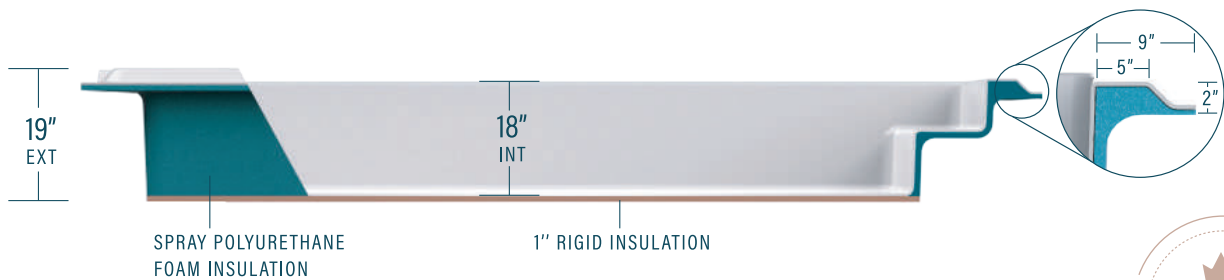

## Wading pool

**CAPACITY**  
981 US gallons  
3,713 litres

**SHELL WEIGHT**  
254 kg | 560 lbs

**LEGEND**

SKIMMER	SIDE BOTTOM DRAIN	WATER RETURN	LED LIGHT	WISPY GREY	RIVER CLAY	MOONSTONE	PARADISE SAND
				CLOUD WHITE	STONE GREY	MIDNIGHT SKY	DEEP SEA BLUE