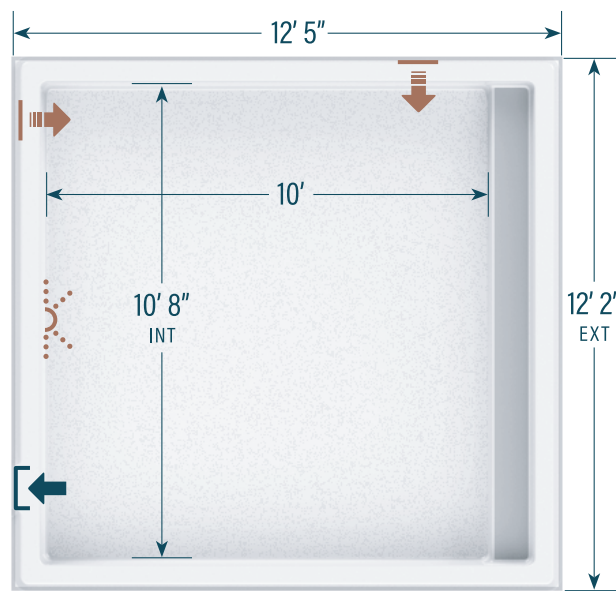

## Wading pool

**CAPACITY**  
981 US gallons  
3,713 litres

**SHELL WEIGHT**  
254 kg | 560 lbs

**LEGEND**

SKIMMER	SIDE BOTTOM DRAIN	WATER RETURN	LED LIGHT	WISPY GREY	RIVER CLAY	MOONSTONE	PARADISE SAND
				CLOUD WHITE	STONE GREY	MIDNIGHT SKY	DEEP SEA BLUE