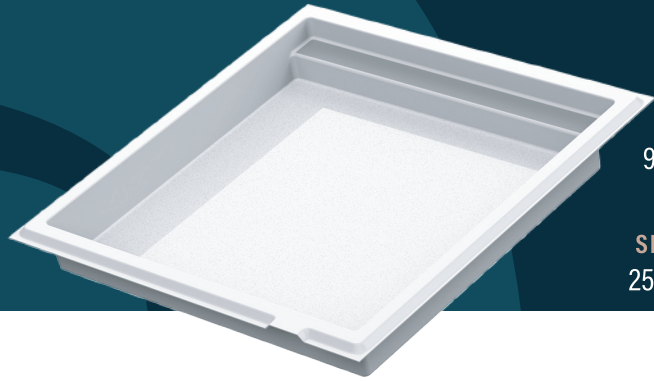

## Wading pool

**CAPACITY**  
981 US gallons  
3,713 litres

**SHELL WEIGHT**  
254 kg | 560 lbs

**LEGEND**

SKIMMER	SIDE BOTTOM DRAIN	WATER RETURN	LED LIGHT	WISPY GREY	RIVER CLAY	MOONSTONE	PARADISE SAND
				CLOUD WHITE	STONE GREY	MIDNIGHT SKY	DEEP SEA BLUE