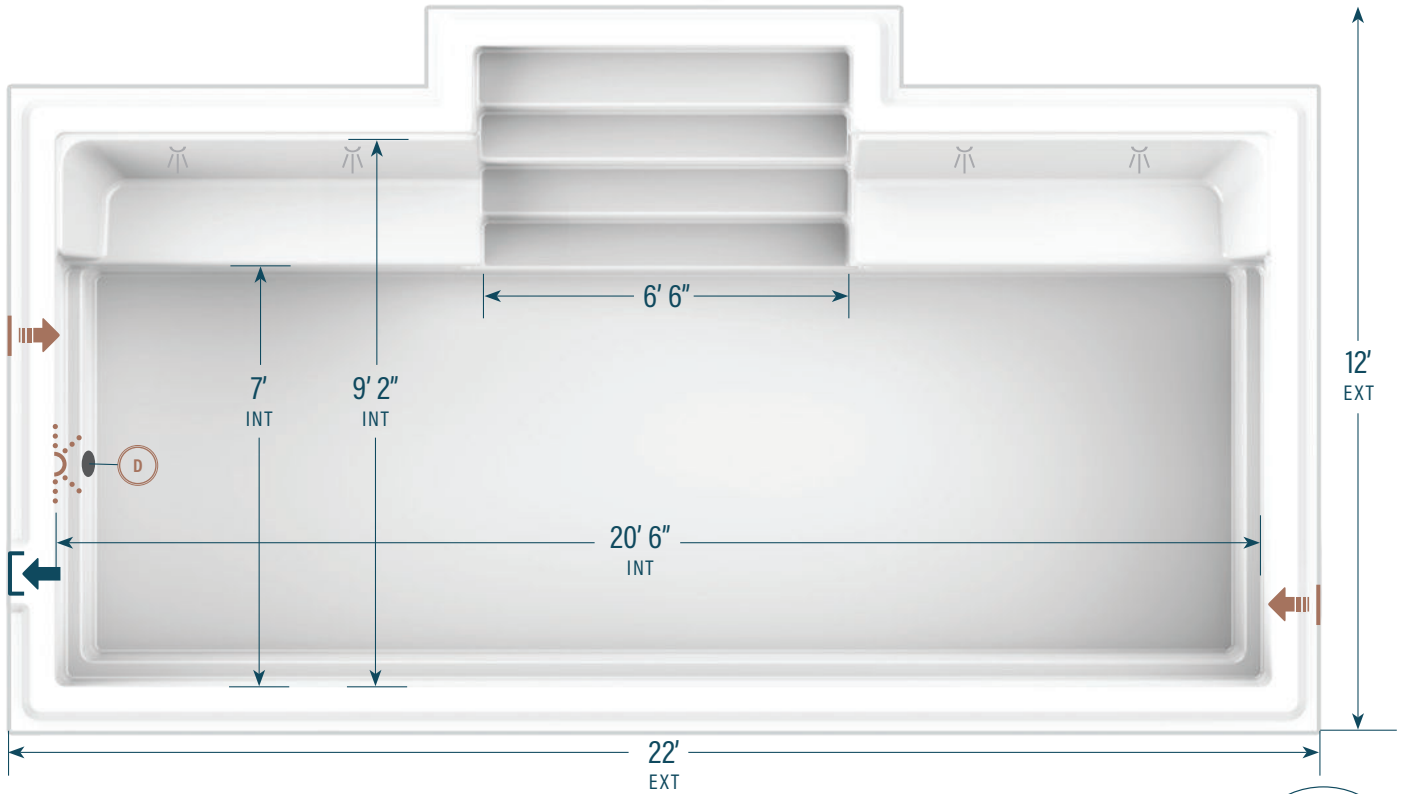

moVa

CONTEMPORARY POOLS

12' x 22'

CAPACITY
5 152 US gallons

SHELL WEIGHT
1,600 lb

LEGEND

SKIMMER

SIDE BOTTOM
DRAIN

WATER
RETURN

LED
LIGHT

HOT TUB JETS

OPTIONAL

Positioning of these elements is standard. Modifications can be requested. Ask your retailer.

STANDARD COLORS*

WILD WOLF

SEA FOAM