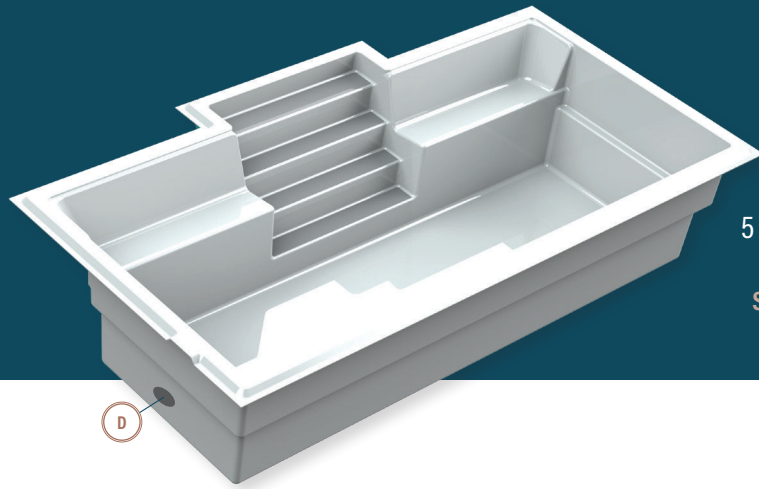

moVa

CONTEMPORARY POOLS

12' x 22'

CAPACITY
5 152 US gallons

SHELL WEIGHT
1,600 lb

LEGEND

SKIMMER

SIDE BOTTOM
DRAIN

WATER
RETURN

LED
LIGHT

HOT TUB JETS

OPTIONAL

Positioning of these elements is standard. Modifications can be requested. Ask your retailer.

STANDARD COLORS*

WILD WOLF

SEA FOAM