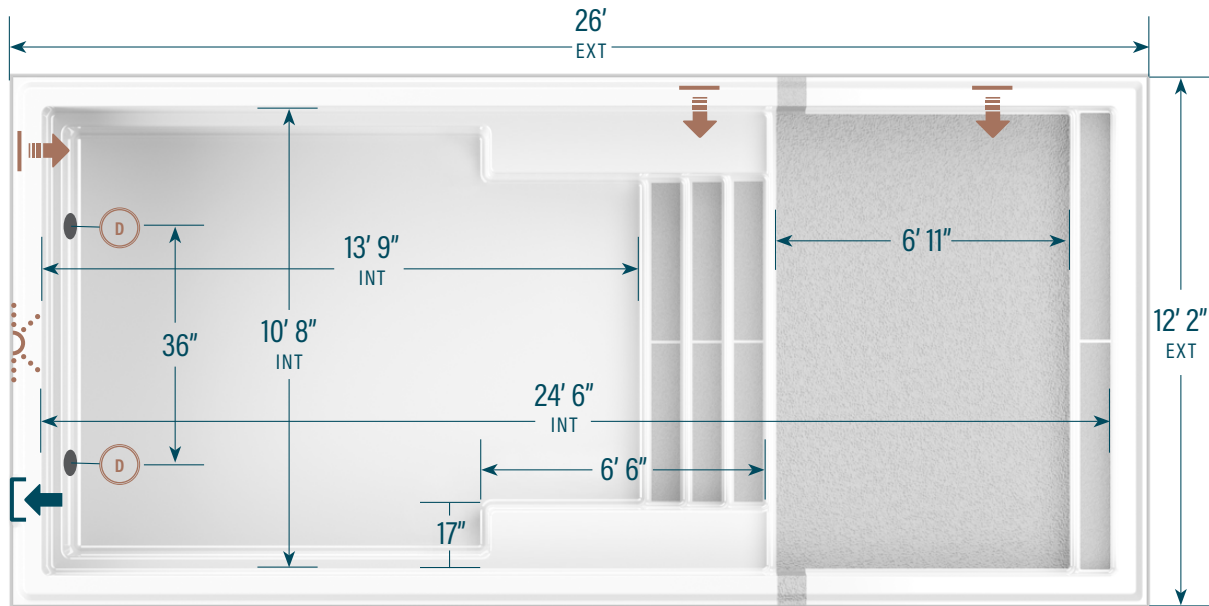

moVa

CONTEMPORARY POOLS

12' x 26' with sun ledge

CAPACITY
5,770 gallons US

SHELL WEIGHT
1,915 lbs

LEGEND

Positioning of these elements is standard. Modifications can be requested. Ask your retailer.

STANDARD COLORS*