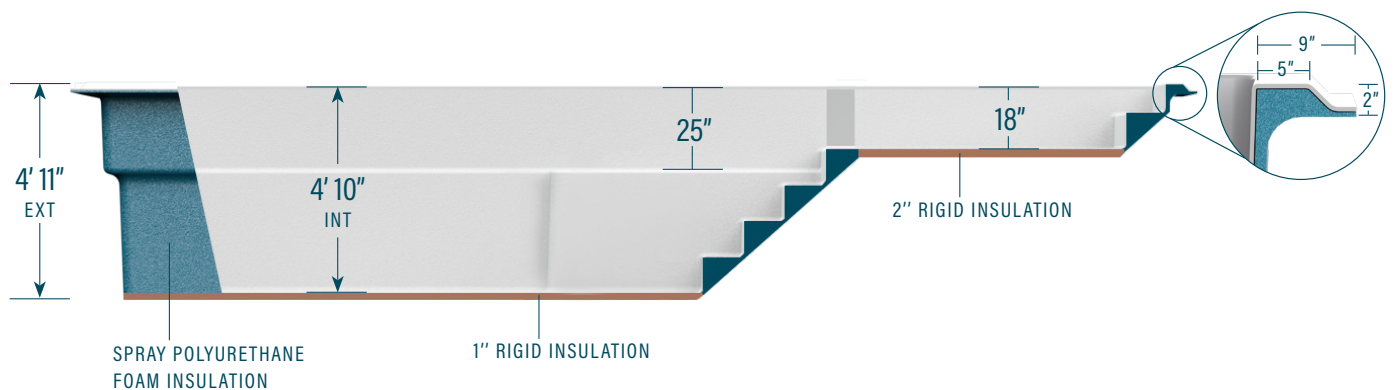

moVa

CONTEMPORARY POOLS

12' x 26' with sun ledge

CAPACITY
5,770 gallons US

SHELL WEIGHT
1,915 lbs

LEGEND

Positioning of these elements is standard. Modifications can be requested. Ask your retailer.

STANDARD COLORS*

*Other colors available. Additional delays may apply. Ask your retailer.

Mova Pools are supplied with VGBA Compliant Fixtures – The plumbing system must be designed to comply with ANSI/APSP-7 STANDARD FOR SUCTION ENTRAPMENT AVOIDANCE IN POOLS AND SPAS (latest revision). The information in this document is provided for informational purposes only. Consult an authorized dealer and the Mova Pools installation guide for product specifications and installation instructions before purchasing a pool. An installation that does not conform to the instructions may void your warranty.