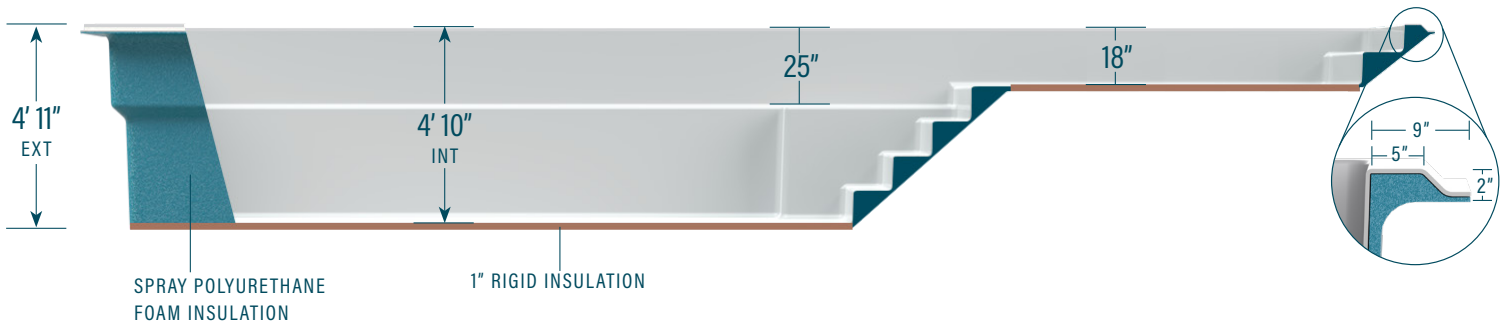

moVa

CONTEMPORARY POOLS

12' x 33' with sun ledge

CAPACITY
8,702 US gallons

SHELL WEIGHT
1,930 lbs

LEGEND

Positioning of these elements is standard. Modifications can be requested. Ask your retailer.

STANDARD COLORS*

*Other colors available. Additional delays may apply. Ask your retailer.

Mova Pools are supplied with VGBA Compliant Fixtures – The plumbing system must be designed to comply with ANSI/APSP-7 STANDARD FOR SUCTION ENTRAPMENT AVOIDANCE IN POOLS AND SPAS (latest revision). The information in this document is provided for informational purposes only. Consult an authorized dealer and the Mova Pools installation guide for product specifications and installation instructions before purchasing a pool. An installation that does not conform to the instructions may void your warranty.