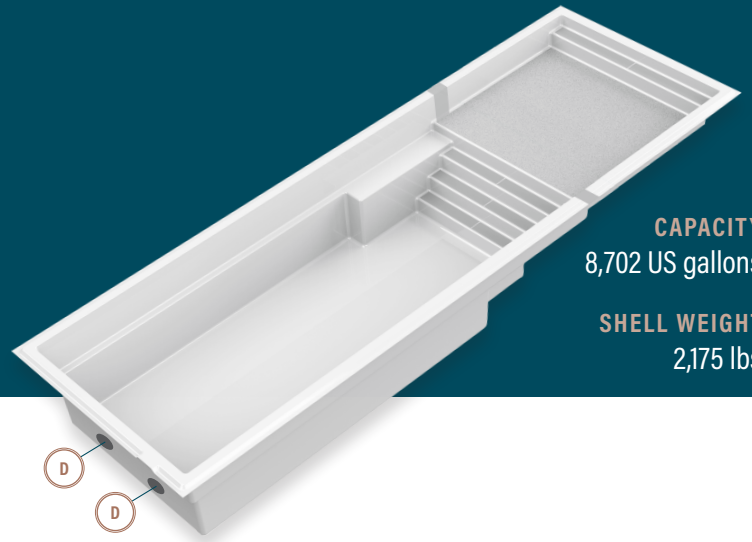

moVa

CONTEMPORARY POOLS

12' x 37' with sun ledge

CAPACITY
8,702 US gallons

SHELL WEIGHT
2,175 lbs

LEGEND

Positioning of these elements is standard. Modifications can be requested. Ask your retailer.

STANDARD COLORS*