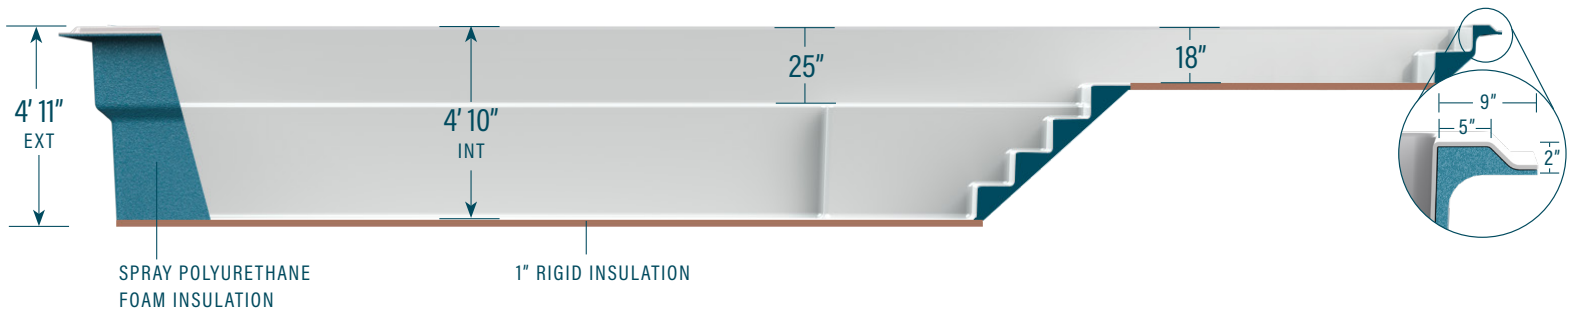

moVa

CONTEMPORARY POOLS

12' x 37' with sun ledge

CAPACITY
8,702 US gallons

SHELL WEIGHT
2,175 lbs

LEGEND

Positioning of these elements is standard. Modifications can be requested. Ask your retailer.

STANDARD COLORS*

*Other colors available. Additional delays may apply. Ask your retailer.

Mova Pools are supplied with VGBA Compliant Fixtures – The plumbing system must be designed to comply with ANSI/APSP-7 STANDARD FOR SUCTION ENTRAPMENT AVOIDANCE IN POOLS AND SPAS (latest revision). The information in this document is provided for informational purposes only. Consult an authorized dealer and the Mova Pools installation guide for product specifications and installation instructions before purchasing a pool. An installation that does not conform to the instructions may void your warranty.