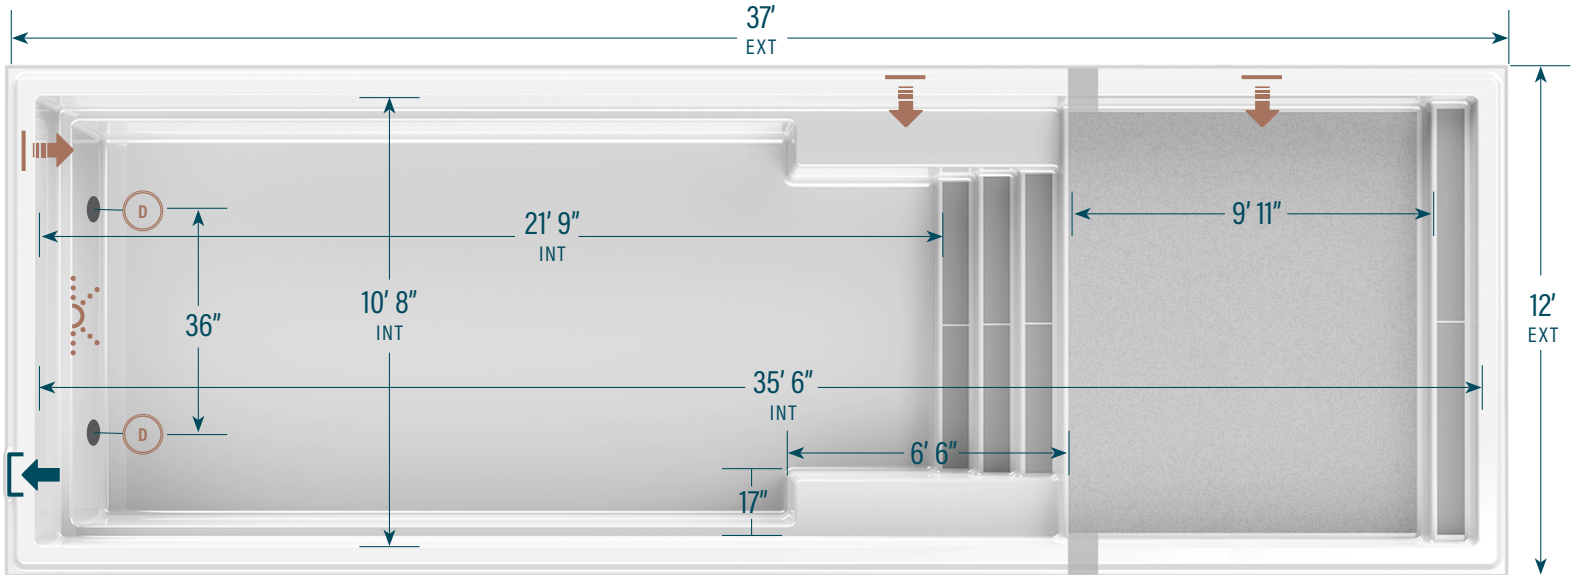

moVa

CONTEMPORARY POOLS

12' x 37' with sun ledge

CAPACITY
8,702 US gallons

SHELL WEIGHT
2,175 lbs

LEGEND

Positioning of these elements is standard. Modifications can be requested. Ask your retailer.

STANDARD COLORS*