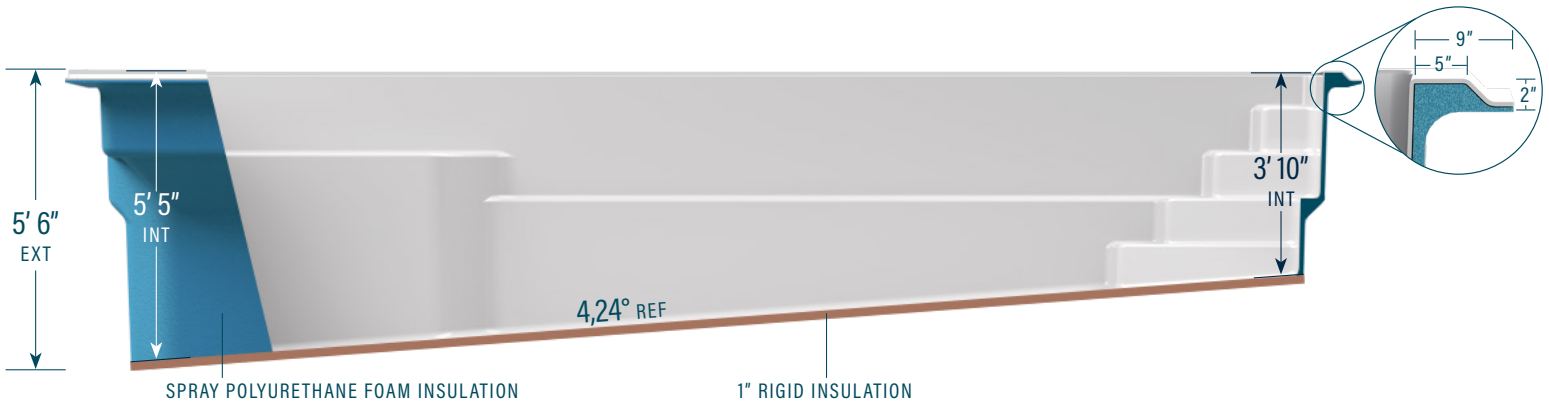

moVa

CONTEMPORARY POOLS

12' x 24'-CP

CAPACITY
6,416 US gallons

SHELL WEIGHT
1,551 lbs

LED LIGHT OPTION

(Circle the desired LED lights)

- 1 2 3 4 5

LEGEND

- SKIMMER →]
- SIDE BOTTOM DRAIN (D)
- WATER RETURN ←]]
- LED LIGHT ☀

Positioning of these elements is standard. Modifications can be requested. Ask your retailer.

STANDARD COLORS*

- WILD WOLF
- SEA FOAM
- SAPPHIRE BLUE