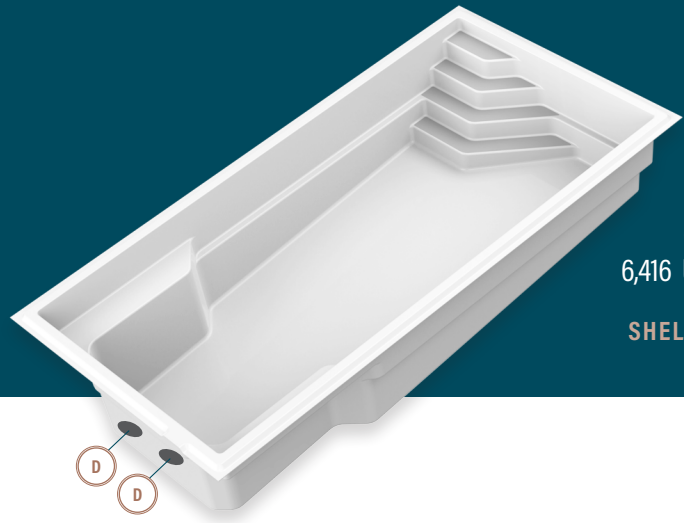

moVa

CONTEMPORARY POOLS

12' x 24'-CP

CAPACITY
6,416 US gallons

SHELL WEIGHT
1,551 lbs

LED LIGHT OPTION

(Circle the desired LED lights)

- 1 2 3 4 5

LEGEND

- SKIMMER →]
- SIDE BOTTOM DRAIN (D)
- WATER RETURN ←]]
- LED LIGHT ☀

Positioning of these elements is standard. Modifications can be requested. Ask your retailer.

STANDARD COLORS*

- WILD WOLF
- SEA FOAM
- SAPPHIRE BLUE