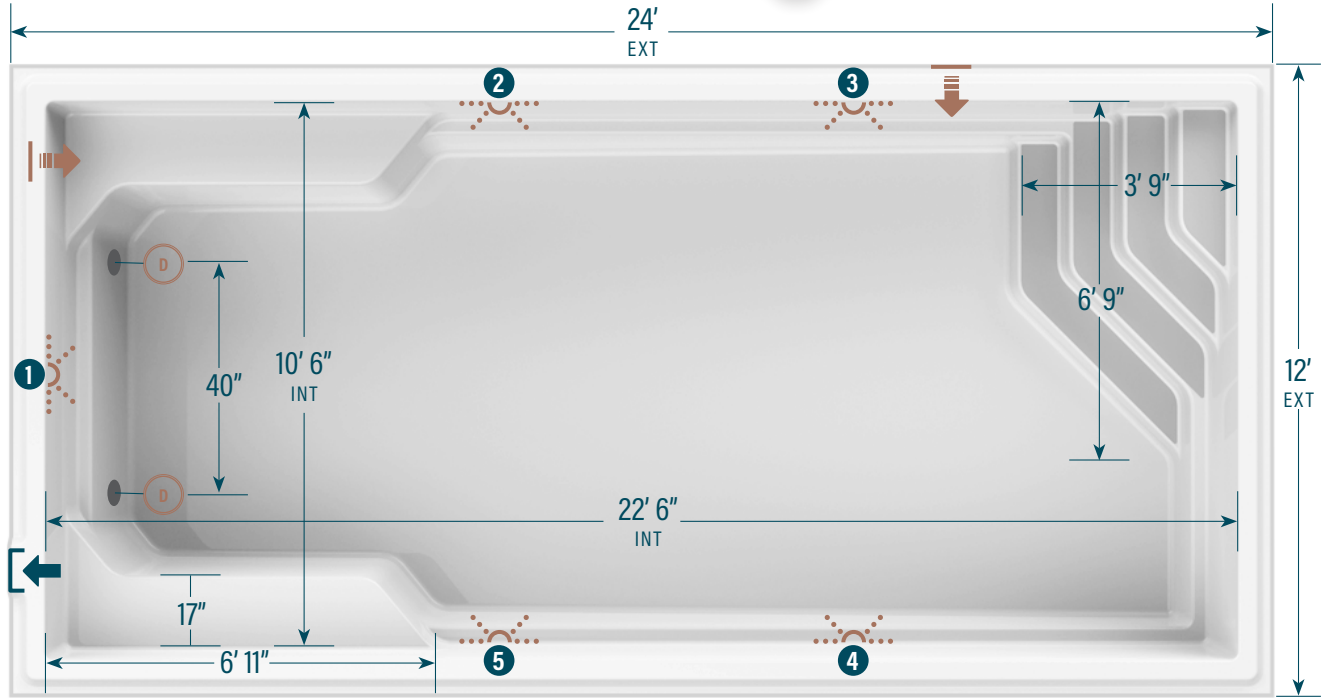

moVa

CONTEMPORARY POOLS

12' x 24'-CP

CAPACITY
6,416 US gallons

SHELL WEIGHT
1,551 lbs

LED LIGHT OPTION

(Circle the desired LED lights)

- 1 2 3 4 5

LEGEND

- SKIMMER →]
- SIDE BOTTOM DRAIN (D)
- WATER RETURN ←]]
- LED LIGHT ☀

Positioning of these elements is standard. Modifications can be requested. Ask your retailer.

STANDARD COLORS*

- WILD WOLF
- SEA FOAM
- SAPPHIRE BLUE