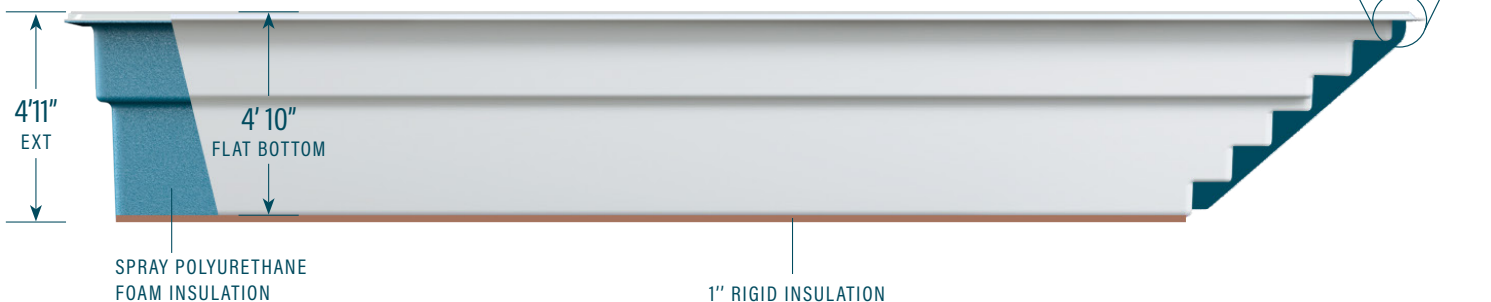

moVa

CONTEMPORARY POOLS

Lap pools

MODEL SHOWN 9'X31'

MODELS	A	B	CAPACITY (LITRE)	CAPACITY (US GALLON)
9'X28'	30'3"	28'8"	23,375	6,175
9'X31'	33'3"	31'8"	26,203	6,922
9'X34'	36'3"	34'8"	29,031	7,669
9'X37'	39'3"	37'8"	31,859	8,416

LEGEND

SKIMMER		SIDE BOTTOM DRAIN		WATER RETURN		LED LIGHT		COLORS	
								WILD WOLF	
								SEA FOAM	

The information in this document is provided for informational purposes only. Consult an authorized dealer and the Mova Pools installation guide for product specifications and installation instructions before purchasing a pool. An installation that does not conform to the instructions may void your warranty.