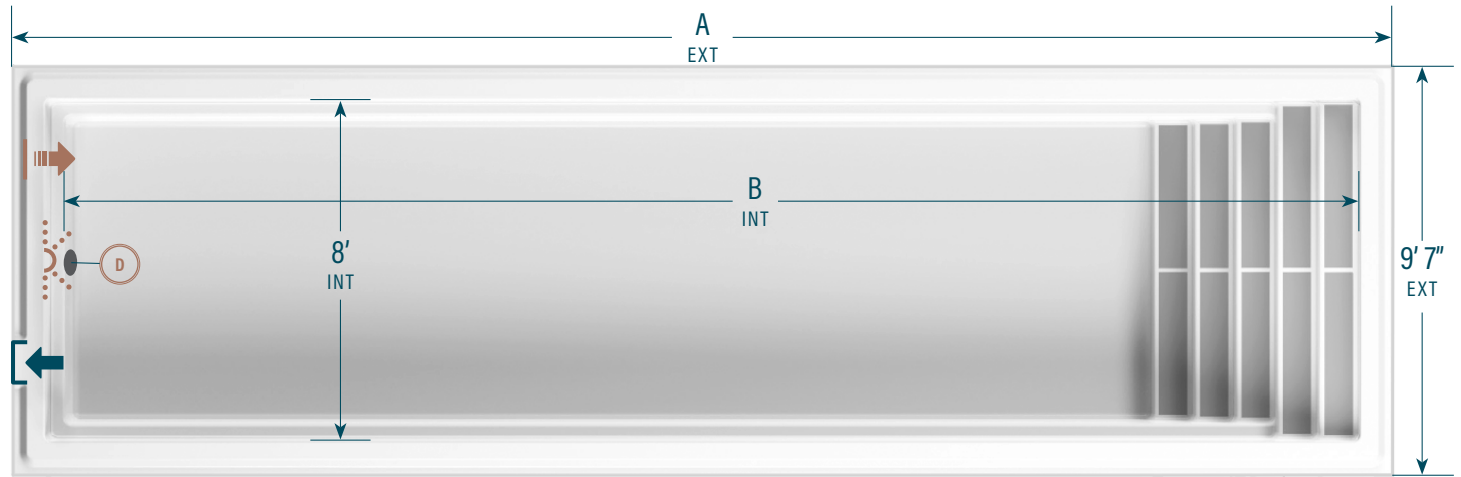

moVa

CONTEMPORARY POOLS

Lap pools

MODEL SHOWN 9'X31'

MODELS	A	B	CAPACITY (LITRE)	CAPACITY (US GALLON)
9'X28'	30'3"	28'8"	23,375	6,175
9'X31'	33'3"	31'8"	26,203	6,922
9'X34'	36'3"	34'8"	29,031	7,669
9'X37'	39'3"	37'8"	31,859	8,416

LEGEND

SKIMMER		SIDE BOTTOM DRAIN		WATER RETURN		LED LIGHT		COLORS	
								WILD WOLF	
								SEA FOAM	

The information in this document is provided for informational purposes only. Consult an authorized dealer and the Mova Pools installation guide for product specifications and installation instructions before purchasing a pool. An installation that does not conform to the instructions may void your warranty.